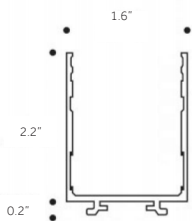

CHANNEL

Surface Channel