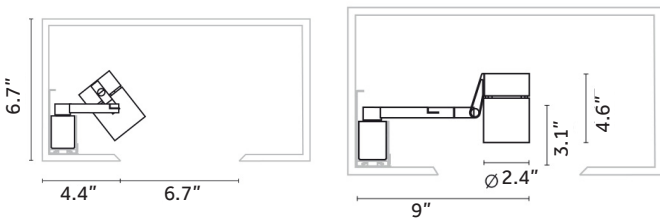

Project:	
Type:	
Description:	

YORI CHANNEL ARM 2.4" INDOOR - MODULAR

Technical Info

Optical features Light source features:

LED/3 step/50,000 hrs

Beam Angles:

Precision: 8°, 12°, 20°, 32°

Performance: 13°, 24°, 39°

Physical features :

Material: Die-cast aluminum

Mounting: Surface

Surfaces: Cove

Adjustability: 356° horizontal, 90° vertical with pivoting arm

Weight: 1.7 lbs

Luminaire Description:

Fixture Features: Available for use in Yori Surface Channel System which mounts into an architectural ceiling cove. Fixture connections made through direct abutment or modular connect cables in various lengths. The new optics allow for a range of options in terms of light output, beam angle, and intensity. The range of accessories is another addition to the family and provides even more flexibility.

Fixture Benefits: Part of the Yori family of lights assures consistent design.

Channel Accessories: Please see following pages.

Max Fixture Total Wattage:

9W LED: 12W

12W LED: 15W

17W LED: 20W

Head Accessories: Wide range of Precision and Performance accessories available.

Warranty: 5 Year LED.

ETL listed, Union assembled

Reggiani reserves the right to change details at any time.

Rev 9/4/2020

TECHNICAL DRAWINGS

Yori Channel Arm 2.4"

CHANNEL