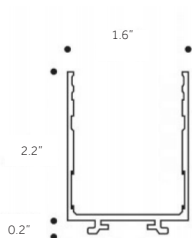

CHANNEL

Surface Channel