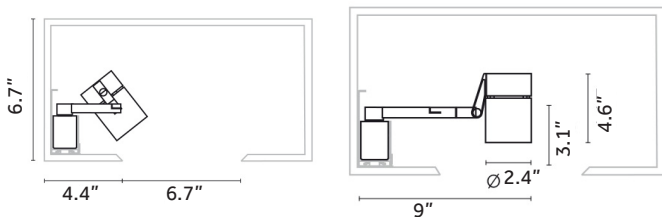

Project:	
Type:	
Description:	

YORI CHANNEL ARM 2.4"

INDOOR - MODULAR

Technical Info

Optical features Light source features:

LED/3 step/50,000 hrs

Beam Angles:

Precision: 8°, 12°, 20°, 32°

Performance: 13°, 24°, 39°

Physical features :

Material: Die-cast aluminum

Mounting: Surface

Surfaces: Cove

Adjustability: 356° horizontal, 90° vertical with pivoting arm

Weight: 1.7 lbs

Luminaire Description:

Fixture Features: Available for use in Yori Surface Channel System which mounts into an architectural ceiling cove. Fixture connections made through direct abutment or modular connect cables in various lengths. The new optics allow for a range of options in terms of light output, beam angle, and intensity. The range of accessories is another addition to the family and provides even more flexibility.

Fixture Benefits: Part of the Yori family of lights assures consistent design.

Channel Accessories: Please see following pages.

Max Fixture Total Wattage:

9W LED: 12W

12W LED: 15W

17W LED: 20W

Head Accessories: Wide range of Precision and Performance accessories available.

Warranty: 5 Year LED.

ETL listed, Union assembled

Reggiani reserves the right to change details at any time.

Rev 8/10/2020

TECHNICAL DRAWINGS

Yori Channel Arm 2.4"

CHANNEL