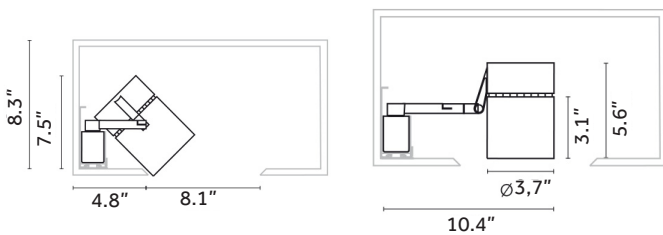

Project:	
Type:	
Description:	

YORI CHANNEL ARM 3.7"

INDOOR - MODULAR

Technical Info

Optical features Light source features:

LED/3 step/50,000 hrs

Beam Angles:

Precision: 7°, 12°, 24°

Performance: 10°, 20°, 31°, 40°

Physical features :

Material: Die-cast aluminum

Mounting: Surface

Surfaces: Cove

Adjustability: 356° horizontal, 90° vertical with pivoting arm

Weight: 3.1 lbs

Luminaire Description:

Fixture Features: Available for use in Yori Surface Channel System which mounts into an architectural ceiling cove. Fixture connections made through direct abutment or modular connect cables in various lengths. The new optics allow for a range of options in terms of light output, beam angle, and intensity. The range of accessories is another addition to the family and provides even more flexibility.

Fixture Benefits: Part of the Yori family of lights assures consistent design.

Channel Accessories: Please see following pages.

Max Fixture Total Wattage:

12W LED: 15W

17W LED: 20W

24W LED: 27W

33W LED: 36W

37W LED: 40W

Head Accessories: Wide range of Precision and Performance accessories available.

Warranty: 5 Year LED.

ETL listed, Union assembled

Reggiani reserves the right to change details at any time.

Rev 11/6/2020

TECHNICAL DRAWINGS

Yori Channel Arm 3.7"

CHANNEL