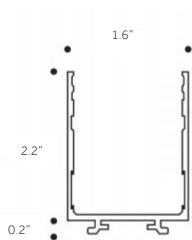

CHANNEL

Surface Channel