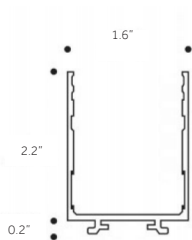

CHANNEL

Surface Channel