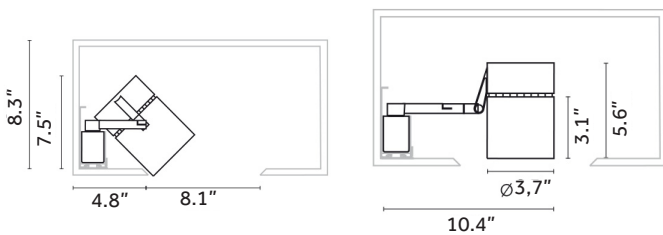

Project:	
Type:	
Description:	

YORI CHANNEL ARM 3.7"

INDOOR - MODULAR

Technical Info

Optical features Light source features:

LED/3 step/50,000 hrs

Beam Angles:

Precision: 7°, 12°, 24°

Performance: 10°, 20°, 31°, 40°

Physical features :

Material: Die-cast aluminum

Mounting: Surface

Surfaces: Cove

Adjustability: 356° horizontal, 90° vertical with pivoting arm

Weight: 3.1 lbs

Luminaire Description:

Fixture Features: Available for use in Yori Surface Channel System which mounts into an architectural ceiling cove. Fixture connections made through direct abutment or modular connect cables in various lengths. The new optics allow for a range of options in terms of light output, beam angle, and intensity. The range of accessories is another addition to the family and provides even more flexibility.

Fixture Benefits: Part of the Yori family of lights assures consistent design.

Channel Accessories: Please see following pages.

Max Fixture Total Wattage:

12W LED: 15W

17W LED: 20W

24W LED: 27W

33W LED: 36W

37W LED: 40W

Head Accessories: Wide range of Precision and Performance accessories available.

Warranty: 5 Year LED.

ETL listed, Union assembled

Reggiani reserves the right to change details at any time.

Rev 8/10/2021

TECHNICAL DRAWINGS

Yori Channel Arm 3.7"

CHANNEL