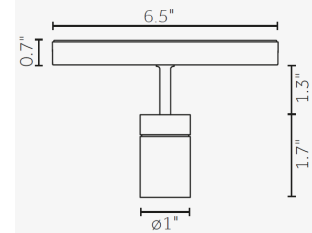

0-10V/DALI Long Arm