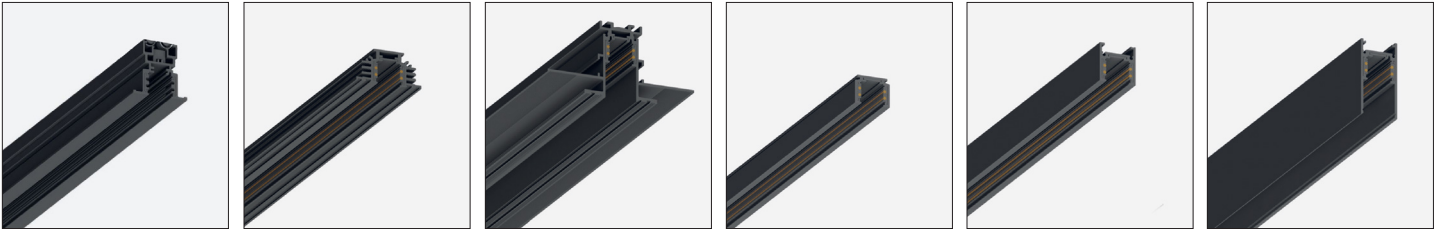

Project:	
Type:	
Description:	

YORI EVO 48V 1" INDOOR - TRACK

48V TRACK

48V Recessed Trim   48V Recessed Trimless   48V High Recessed Trimless   48V Surface Slim   48V Surface/Pendant   48V High Surface/Pendant

48V - TRACK DOWNLIGHT ONLY Example:

A.50428.0012.LVXXXX

A.504   ☐   ☐   **.LV**   **XXXX**

Track	Type	Finishes	Low Voltage	Length
A.504 48V	28 High Surface	0012 White	.LV Low Voltage	XXXX Exact length (in Inches)
	29⁴ High Pendant	0031 Black		
	32 Recessed Trimless			
	35 High Recessed Trimless			
	39 Surface			
	40⁴ Pendant			
	43⁸ Recessed Trim			
	45⁸ Surface Slim			

NOTES
4. For pendant versions, must specify cable or rigid stem pendant accessories on last page.
8. For longer lead time consult factory

48V - TRACK DOWNLIGHT AND UPLIGHT Example:

V.5373C.HW12.48XXXX

☐   **.537**   ☐   **C**   ☐   ☐   **.48**   **XXXX**

Dimming	Track	Type/Uplight Circuit	Uplight	CCT	4.2 W/LF	Finishes	Low Voltage	Length
V 0-10V	.537 48V Uplight	3 Pendant, Single Circuit for Down/Up	C² Continuous	HW 2700K CRI>90	Im 548/LF	12 White	.48 48V	XXXX Exact length (in Inches)
D DALI		4 Pendant, Separate Circuits for Down/Up		HQ 3000K CRI>90	Im 663/LF	31 Black		
0 On/Off		7 High Pendant, Single Circuit for Down/Up		WQ² 3500K CRI>90	Im 690/LF			
		8 High Pendant, Separate Circuits for Down/Up		HN 4000K CRI>90	Im 717/LF			

NOTES
2. For 3500K CCT, must consult with factory to confirm availability
5. Standard linear LED uplight runs continuously in track. Consult factory for optional 2' linear uplight installed in segments spaced in 1' increments on center.

DRIVER Example:

0.FHM57.0000.48

Control	Driver Location	Driver Code	Plate	Low Voltage
0 On/Off⁶	F Remote Driver	120/277V; On/Off driver to power track and LED uplight	0000 No Plate	.48 48V
		60W MM54		
		120/277V; On/Off driver to power track and LED uplight		
		96W HM57		
		120/277V; On/Off driver to power track and LED uplight		
		320W WM61		

NOTES
6. Remote drivers to power track and uplight are on/off. All dimming drivers are located on-board track heads and uplights. For higher power drivers, consult factory for available options.
7. Total quantity of remote drivers is based on load requirements to be determined by track row and run lengths and quantity of track heads and uplights.