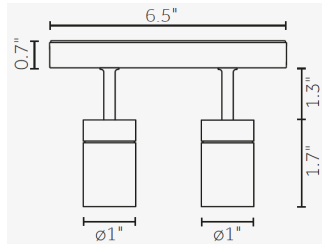

Long Arm 2x

NOTE

Long arm is required for high recessed trimless and high surface/pendant track. Standard arm is recommended for all other tracks.

48V TRACK