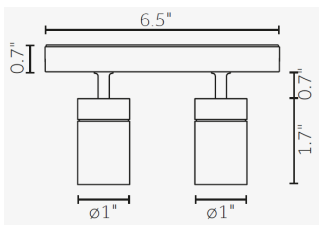

Standard Arm 2x