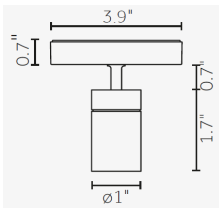

ETL listed, Union assembled

Reggiani reserves the right to change details at any time.

Rev 8/10/2021

Technical Drawings

TRACK HEADS

On/Off Standard Arm

On/Off Long Arm

0-10V/DALI Standard Arm