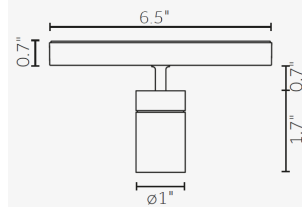

ETL listed, Union assembled

Reggiani reserves the right to change details at any time.

Rev 8/10/2021

Technical Drawings

TRACK HEADS

On/Off Standard Arm

On/Off Long Arm

0-10V/DALI Standard Arm