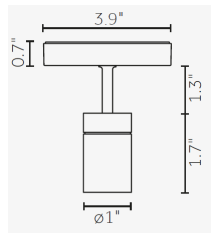

ETL listed, Union assembled

Reggiani reserves the right to change details at any time.

Rev 8/10/2021

Technical Drawings

TRACK HEADS

On/Off Standard Arm

On/Off Long Arm

0-10V/DALI Standard Arm