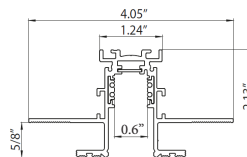

48V High Recessed Trimless