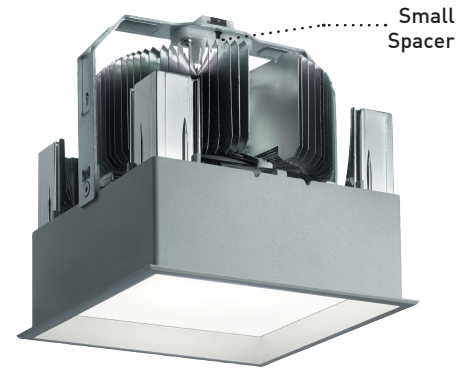

TRYBECA

recessed
downlights

TRYBECA

Stemming from a revolutionary new approach that combines the study of lighting shapes, materials, and options, TRYBECA is a family of recessed ceiling mounted luminaires with an elegant and minimalist design. TRYBECA luminaires perform excellently and feature exclusive technical details. The product family is composed of three basic shapes (square, rectangular, and round) in four sizes, each of which are designed within the same family of proportions, so the luminaires integrate harmoniously with one another and within their surroundings. Each product is available with trim or as a trimless fixture, and includes three different spacers to provide recessed, flush or drop mounting options. The TRYBECA family’s unique flexibility and simplicity mean it can complement and be installed in a wide range of architectural applications – residential, hospitality, commercial and retail – to provide diffuse, efficient lighting, while adding a distinctive touch to the setting through clean geometric shapes.

RECESSED

FLUSH

DROP

NON IC

IC

REMODELER

REMOTE

Housing Options

For cut out sizes and plenum requirements please visit www.reggianiusa.com.

The trimless version comes with a perforated flange for easy installation and correct application of plaster.

The self-flanged trim version is placed over a cut-out in the sheet rock tile ceiling, and sits against the ceiling using the innovative KlikFix retainer device.

Trim and trimless versions are available in white. For other finishes, please consult factory.

TRIMLESS

TRIM

The special diffuser is made from high quality polymers, enabling excellent performance.

The built-in reflector is made from high performance metallized polymers, and is designed to maximize luminous downlight emission.