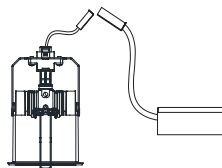

RECESSED

FLUSH

DROP

NON IC

IC

REMODELER

REMOTE

Housing Options

For cut out sizes and plenum requirements please visit www.reggianiusa.com.

The trimless version comes with a perforated flange for easy installation and correct application of plaster.

The self-flanged trim version is placed over a cut-out in the sheet rock tile ceiling, and sits against the ceiling using the innovative KlikFix retainer device.