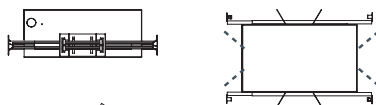

TRYBECA

Stemming from a revolutionary new approach that combines the study of lighting shapes, materials, and options, TRYBECA is a family of recessed ceiling mounted luminaires with an elegant and minimalist design. TRYBECA luminaires perform excellently and feature exclusive technical details. The product family is composed of three basic shapes (square, rectangular, and round) in four sizes, each of which are designed within the same family of proportions, so the luminaires integrate harmoniously with one another and within their surroundings. Each product is available with trim or as a trimless fixture, and includes three different spacers to provide recessed, flush or drop mounting options. The TRYBECA family’s unique flexibility and simplicity mean it can complement and be installed in a wide range of architectural applications – residential, hospitality, commercial and retail – to provide diffuse, efficient lighting, while adding a distinctive touch to the setting through clean geometric shapes.

NON IC

IC

REMODELER

REMOTE

Housing Options