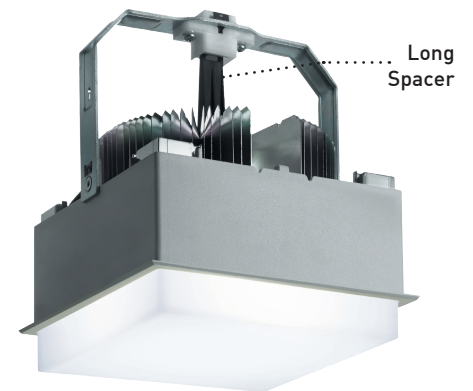

TRYBECA

recessed
downlights

TRYBECA

Stemming from a revolutionary new approach that combines the study of lighting shapes, materials, and options, TRYBECA is a family of recessed ceiling mounted luminaires with an elegant and minimalist design. TRYBECA luminaires perform excellently and feature exclusive technical details. The product family is composed of three basic shapes (square, rectangular, and round) in four sizes, each of which are designed within the same family of proportions, so the luminaires integrate harmoniously with one another and within their surroundings. Each product is available with trim or as a trimless fixture, and includes three different spacers to provide recessed, flush or drop mounting options. The TRYBECA family’s unique flexibility and simplicity mean it can complement and be installed in a wide range of architectural applications – residential, hospitality, commercial and retail – to provide diffuse, efficient lighting, while adding a distinctive touch to the setting through clean geometric shapes.

RECESSED

FLUSH

DROP

NON IC

IC

REMODELER

REMOTE

Housing Options

For cut out sizes and plenum requirements please visit www.reggianiusa.com.

The trimless version comes with a perforated flange for easy installation and correct application of plaster.

The self-flanged trim version is placed over a cut-out in the sheet rock tile ceiling, and sits against the ceiling using the innovative KlikFix retainer device.

Trim and trimless versions are available in white. For other finishes, please consult factory.

TRIMLESS

TRIM

The special diffuser is made from high quality polymers, enabling excellent performance.

The built-in reflector is made from high performance metallized polymers, and is designed to maximize luminous downlight emission.