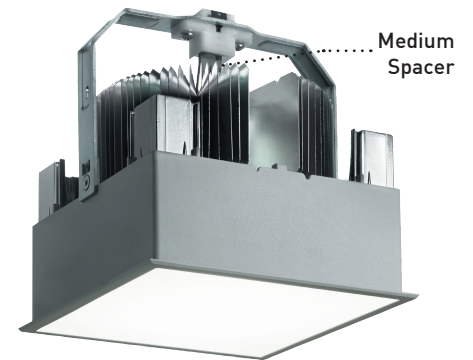

TRYBECA

recessed
downlights

TRYBECA

Stemming from a revolutionary new approach that combines the study of lighting shapes, materials, and options, TRYBECA is a family of recessed ceiling mounted luminaires with an elegant and minimalist design. TRYBECA luminaires perform excellently and feature exclusive technical details. The product family is composed of three basic shapes (square, rectangular, and round) in four sizes, each of which are designed within the same family of proportions, so the luminaires integrate harmoniously with one another and within their surroundings. Each product is available with trim or as a trimless fixture, and includes three different spacers to provide recessed, flush or drop mounting options. The TRYBECA family’s unique flexibility and simplicity mean it can complement and be installed in a wide range of architectural applications – residential, hospitality, commercial and retail – to provide diffuse, efficient lighting, while adding a distinctive touch to the setting through clean geometric shapes.

RECESSED

FLUSH

DROP

NON IC

IC

REMODELER

REMOTE

Housing Options

For cut out sizes and plenum requirements please visit www.reggianiusa.com.

The trimless version comes with a perforated flange for easy installation and correct application of plaster.

The self-flanged trim version is placed over a cut-out in the sheet rock tile ceiling, and sits against the ceiling using the innovative KlikFix retainer device.

Trim and trimless versions are available in white. For other finishes, please consult factory.

TRIMLESS

TRIM

The special diffuser is made from high quality polymers, enabling excellent performance.

The built-in reflector is made from high performance metallized polymers, and is designed to maximize luminous downlight emission.