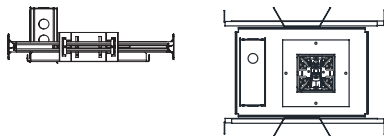

TRYBECA

recessed
downlights

TRYBECA

Stemming from a revolutionary new approach that combines the study of lighting shapes, materials, and options, TRYBECA is a family of recessed ceiling mounted luminaires with an elegant and minimalist design. TRYBECA luminaires perform excellently and feature exclusive technical details. The product family is composed of three basic shapes (square, rectangular, and round) in four sizes, each of which are designed within the same family of proportions, so the luminaires integrate harmoniously with one another and within their surroundings. Each product is available with trim or as a trimless fixture, and includes three different spacers to provide recessed, flush or drop mounting options. The TRYBECA family’s unique flexibility and simplicity mean it can complement and be installed in a wide range of architectural applications – residential, hospitality, commercial and retail – to provide diffuse, efficient lighting, while adding a distinctive touch to the setting through clean geometric shapes.

RECESSED

FLUSH

DROP

NON IC

IC

REMODELER

REMOTE

Housing Options

For cut out sizes and plenum requirements please visit www.reggianiusa.com.

The trimless version comes with a perforated flange for easy installation and correct application of plaster.

The self-flanged trim version is placed over a cut-out in the sheet rock tile ceiling, and sits against the ceiling using the innovative KlikFix retainer device.