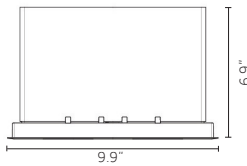

Ø2.4" Rectangle

9Wx2,12Wx2
Lumen delivered up to 1115x2/1455x2lm Precision
Lumen delivered up to 1200x2/1560x2lm Performance
L80 B10=50,000h
2700K, 3000K, 3500K, 4000K
CRI >80, CRI >90, CRI >98
Dimming 0-10V, Phase-cut,
Lutron EcoSystem

Warm Dimming COB LED
12Wx2
Lumen delivered up to 690x2lm Precision
L90 B10=50,000h
1700K- 3000K
CRI >95
Dimming 0-10V, Phase-cut,
Lutron EcoSystem