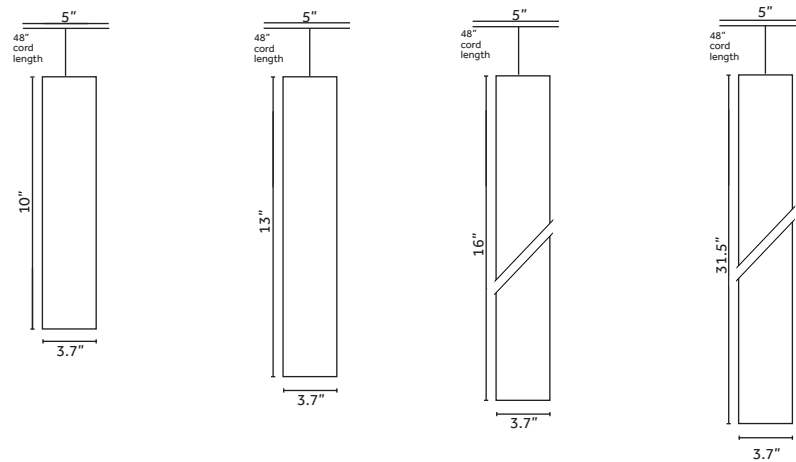

Ø 3.7"

12W / 10" long, 17W / 13" long,
24W / 16" and 31.5" long
Lumen delivered up to 1500lm;
2100lm; 2800 lm
L80 B10=50,000 h
2700K, 3000K, 3500K, 4000K
CRI >80, CRI >90
Dimming 0-10V, Phase-cut,
Lutron EcoSystem
Remote driver

Warm Dimming
25W / 16" and 31.5" long
Lumen delivered up to 1200lm
1700K-3000K
CRI >95
Dimming 0-10V, Phase-cut,
Lutron Ecosystem
Remote driver