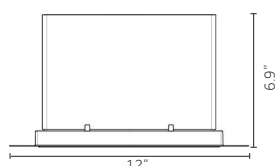

Ø2.4" Oval

9Wx2,12Wx2
Lumen delivered up to 1115x2/1455x2lm Precision
Lumen delivered up to 1200x2/1560x2lm Performance
L80 B10=50,000h
2700K, 3000K, 3500K, 4000K
CRI >80, CRI >90, CRI >98
Dimming 0-10V, Phase-cut,
Lutron EcoSystem

Warm Dimming COB LED
12Wx2
Lumen delivered up to 690x2lm Precision
L90 B10=50,000h
1700K -3000K,
CRI >95
Dimming 0-10V, Phase-cut,
Lutron EcoSystem