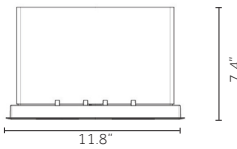

Ø3.7" Rectangle

12Wx2,17Wx2
Lumen delivered up to 1690x2/2350x2lm
Precision
Lumen delivered up to 1800x2/2500x2lm
Performance
L70 B10=50,000h
2700K, 3000K, 3500K,4000K
CRI >80, CRI >90, CRI >98
Dimming 0-10V, Phase-cut