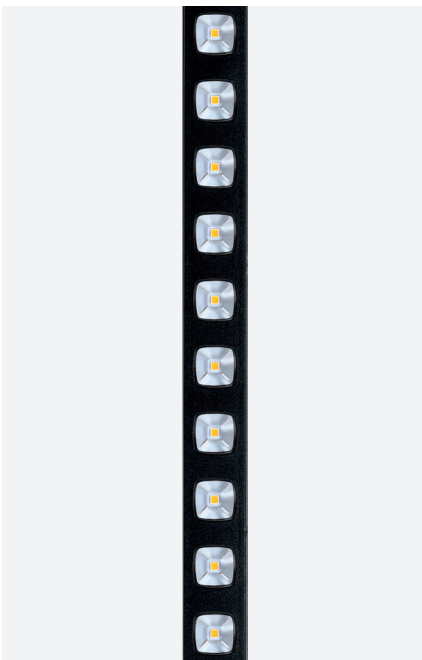

44.4"

55.4"

Optical Options:

Opal

Prismatic

UGR 19 High Performance

Yori Linear 48V
Opal diffuser

Yori Linear 48V
Prismatic diffuser