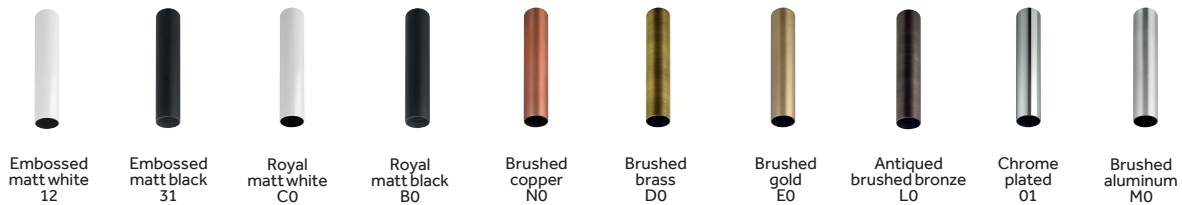

Finishes:

Embossed matt white 12   Embossed matt black 31   Royal matt white C0   Royal matt black B0   Brushed copper N0   Brushed brass D0   Brushed gold E0   Antiqued brushed bronze L0   Chrome plated 01   Brushed aluminum M0

Versions: