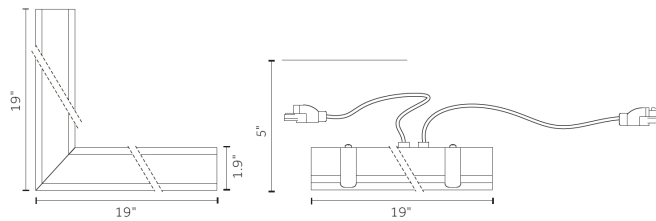

26W
Lumen delivered up to 3570lm
L70 B10 =50,000h
2700K, 3000K, 3500K, 4000K
CRI >80, CRI >90
Dimming 0-10V, Phase-cut,
Lutron EcoSystem
Remote driver

Also available in 2,4,6 and 8ft for acoustic tile ceiling (ATC)

- Watt lumen data refer to nominal values of the LED source, for photometric data visit www.reggianiusa.com.
- For 3500K, must consult with factory to confirm availability.