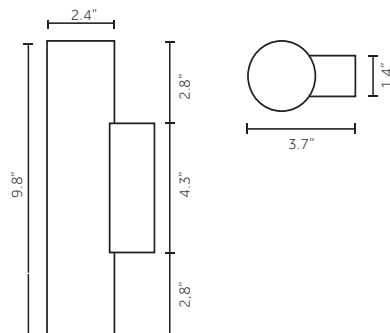

Ø2.4"

Single emission:
9W
Lumen delivered up to 1115lm
L80 B50=50,000 h
2700K, 3000K, 3500K, 4000K
CRI >80, CRI >90
Dimming 0-10V,
Lutron EcoSystem
Remote driver

Double emission:
5W x 2
Lumen delivered up to
720+720lm
L80 B50=50,000 h
2700K, 3000K, 3500K, 4000K
CRI >80, CRI >90
Dimming 0-10V,
Lutron EcoSystem
Remote driver