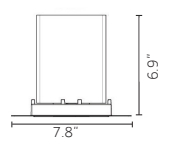

Ø2.4" Square

9W,12W
Lumen delivered up to 1115/1455lm Precision
Lumen delivered up to 1200/1560lm Performance
L80 B10=50,000h
2700K, 3000K, 3500K, 4000K
CRI >80, CRI >90, CRI >98
Dimming 0-10V, Phase-cut,
Lutron EcoSystem

Warm Dimming COB LED
12W
Lumen delivered up to 690lm Precision
L90 B10=50,000h
1700K-3000K,
CRI >95
Dimming 0-10V, Phase-cut,
Lutron EcoSystem