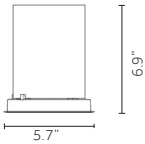

Ø2.4" Square

9W,12W
Lumen delivered up to 1115/1455lm Precision
Lumen delivered up to 1200/1560lm Performance
L80 B10=50,000h
2700K, 3000K, 3500K, 4000K
CRI >80, CRI >90, CRI >98
Dimming 0-10V, Phase-cut,
Lutron EcoSystem

Warm Dimming COB LED
12W
Lumen delivered up to 690lm Precision
L90 B10=50,000h
1700K-3000K,
CRI >95
Dimming 0-10V, Phase-cut,
Lutron EcoSystem