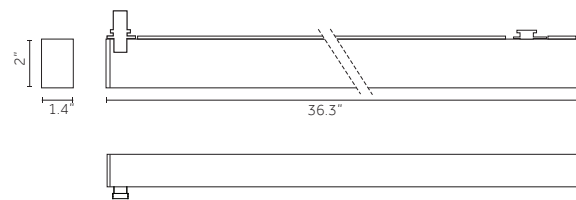

Technical Features:

1.5ft

13W
Lumen delivered up to 1870lm
L70 B10=50.000h
2700K, 3000K, 3500K, 4000K
CRI >80, CRI >90
Dimming Phase-cut

3ft

26W
Lumen delivered up to 3570lm
L70 B10=50.000h
2700K, 3000K, 3500K, 4000K
CRI >80, CRI >90
Dimming Phase-cut