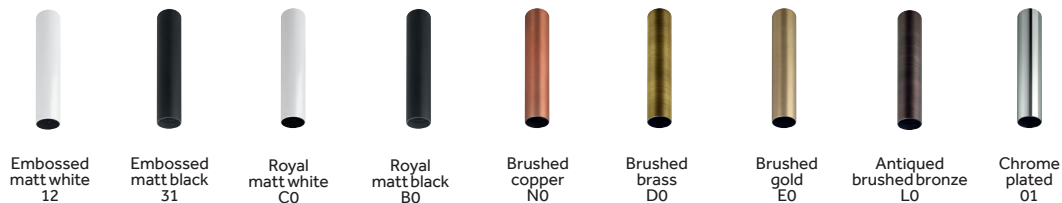

Yori Pendant 48V

Finishes: