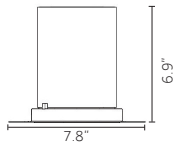

Finishes:

Product Sizes:

Shapes:

Optics:

Accessories:

Technical Features:

Ø2.4" Round

9W,12W
Lumen delivered up to 1115/1455lm Precision
Lumen delivered up to 1200/1560lm Performance
L80 B10=50,000h
2700K, 3000K, 3500K, 4000K
CRI >80, CRI >90, CRI >98
Dimming 0-10V, Phase-cut,
Lutron EcoSystem