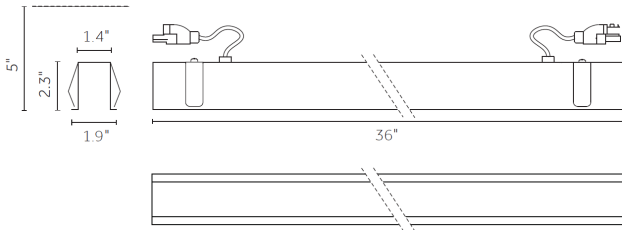

3ft

26W
Lumen delivered up to 3570lm
L70 B10 =50,000h
2700K, 3000K, 3500K, 4000K
CRI >80, CRI >90
Dimming 0-10V, Phase-cut,
Lutron EcoSystem
Remote driver