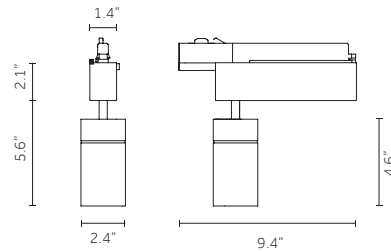

Ø2.4"

9W,12W,17W
Lumen delivered up to 1115/1455/1970lm
Precision
Lumen delivered up to 1200/1560/2110lm
Performance
L80 B10=50,000 h
2700K, 3000K, 3500K, 4000K
CRI >80, CRI >90, CRI >98
Dimming 0-10V, Phase-cut,
Lutron EcoSystem

Warm Dimming COB LED
12W
Lumen delivered up to 690lm
L70 B10=50,000 h
1700K-3000K
CRI >95
Dimming 0-10V, Phase-cut,
Lutron EcoSystem