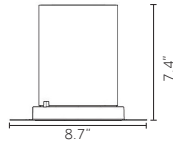

Ø3.7" Round

12W,17W,24W
Lumen delivered up to 1690/2350/3170lm
Precision
Lumen delivered up to 1800/2500/3300lm
Performance
L70 B10=50,000h
2700K, 3000K, 3500K,4000K
CRI >80, CRI >90, CRI >98
Dimming 0-10V, Phase-cut,
Lutron EcoSystem