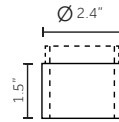

Warm Dimming
25W / 16" and 31.5" long
Lumen delivered up to 1200lm
1700K-3000K
CRI >95
Dimming 0-10V, Phase-cut,
Lutron Ecosystem
Remote driver

Opal Cylinder Sizes:

Closed version

Hollow version

Ø1"

Ø1.4"

Ø2.4"