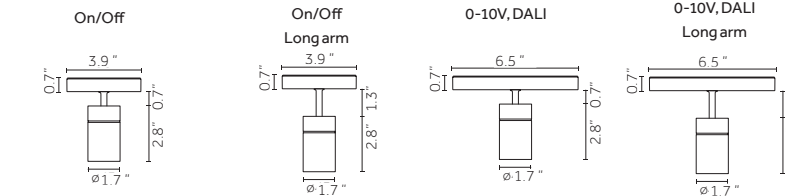

4W, 9W
Lumen delivered up to 435lm / 750lm Precision
Lumen delivered up to 450lm / 780lm Performance
L90 B10=50,000h
2700K, 3000K, 3500K, 4000K
CRI >80, CRI >90
Dimming 0-10V, DALI, On/Off

Ø2.4"