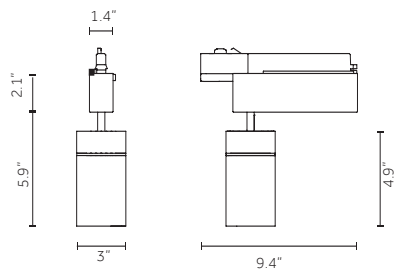

Ø3"

12W,17W, 24W,28W
Lumen delivered up to 1575/2190/2955/3325lm
Precision
Lumen delivered up to 1800/2399/3550/3770lm
Performance
L80 B10=50,000 h
2700K, 3000K, 3500K, 4000K
CRI >80, CRI >90, CRI >98
Dimming 0-10V, Phase-cut,
Lutron EcoSystem

Warm Dimming COB LED
25W
Lumen delivered up to 1100lm
L70 B10=50,000 h
1700K-3000K,
CRI >95
Dimming 0-10V, Phase-cut