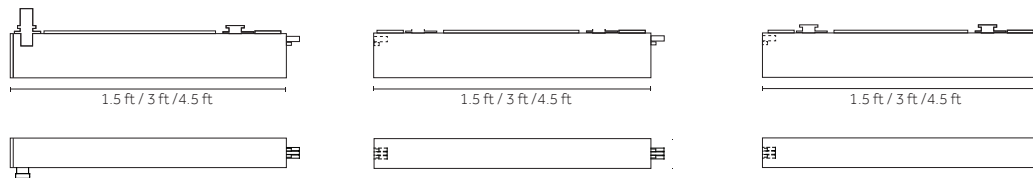

Continuous Line:

- Watt lumen data refer to nominal values of the LED source, for photometric data visit www.reggianiusa.com.
- For 3500K, must consult with factory to confirm availability.