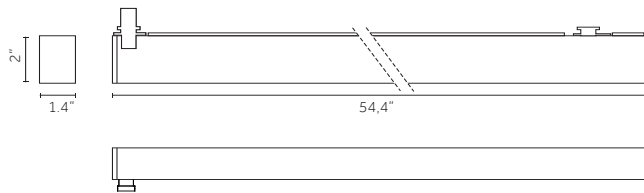

38W
Lumen delivered up to 4850lm
L70 B10=50.000h
2700K, 3000K, 3500K, 4000K
CRI >80, CRI >90
Dimming Phase-cut