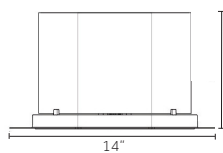

Ø3.7" Rectangle

12Wx2,17Wx2
Lumen delivered up to 1690x2/2350x2lm
Precision
Lumen delivered up to 1800x2/2500x2lm
Performance
L70 B10=50,000h
2700K, 3000K, 3500K,4000K
CRI >80, CRI >90, CRI >98
Dimming 0-10V, Phase-cut