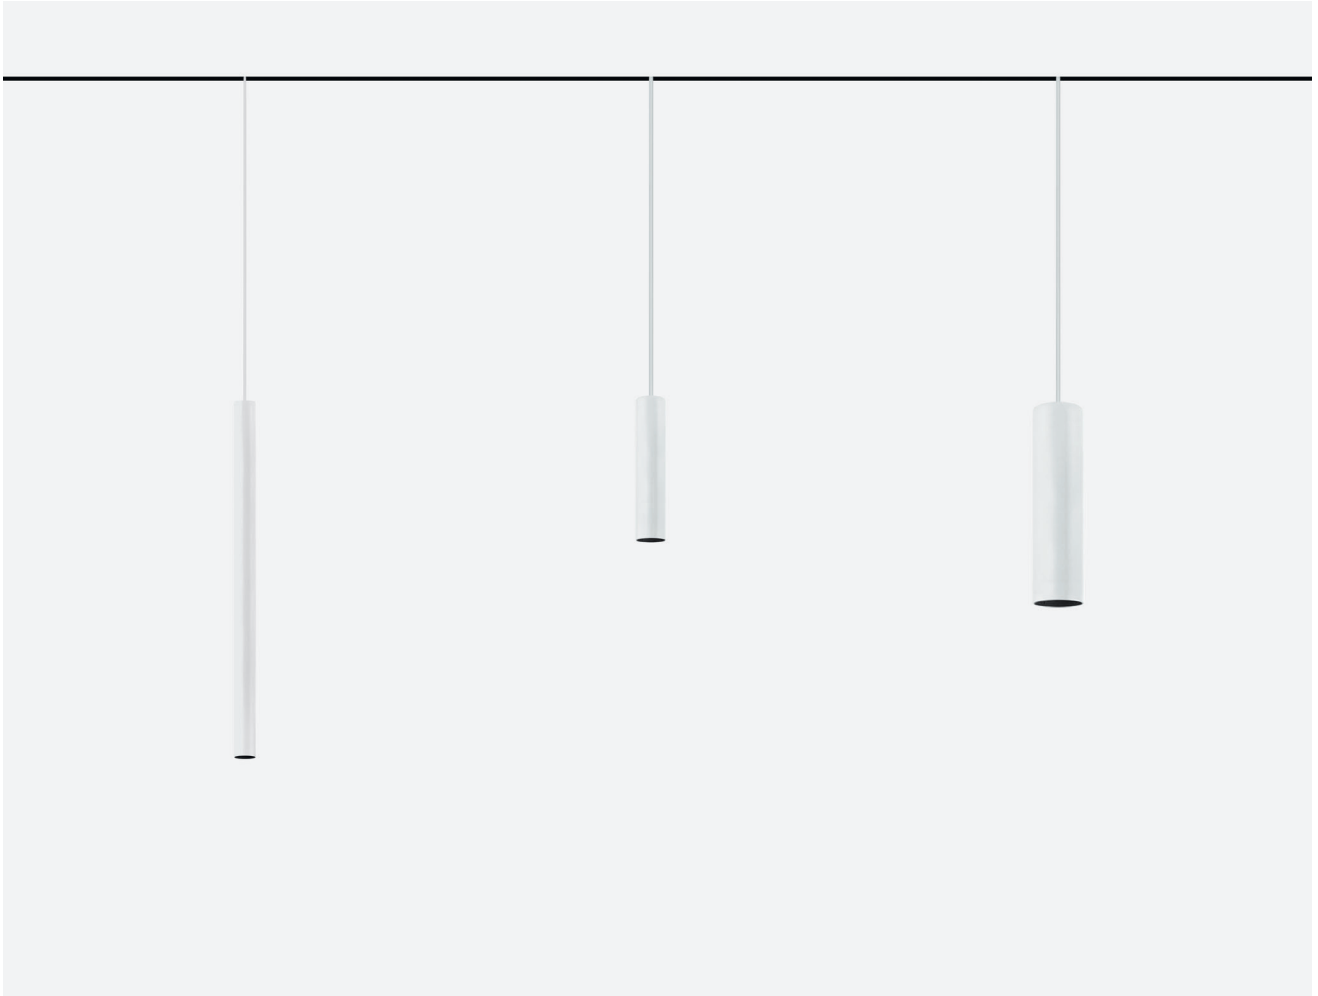

Ø3.7"

Yori Linear Track

Yori Linear provides comfortable diffuse illumination that complements accent lighting. This linear solution is suitable for track mounting applications to integrate with the profile of the Yori Track Head. With five different diffusers and a variety of lengths for a single, connected or continuous line of light, the possibilities are endless.