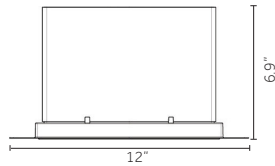

Ø2.4" Rectangle

9Wx2,12Wx2
Lumen delivered up to 1115x2/1455x2lm Precision
Lumen delivered up to 1200x2/1560x2lm Performance
L80 B10=50,000h
2700K, 3000K, 3500K, 4000K
CRI >80, CRI >90, CRI >98
Dimming 0-10V, Phase-cut,
Lutron EcoSystem

Warm Dimming COB LED
12Wx2
Lumen delivered up to 690x2lm Precision
L90 B10=50,000h
1700K- 3000K
CRI >95
Dimming 0-10V, Phase-cut,
Lutron EcoSystem