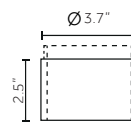

Opal Cylinder Sizes:

Ø1"

Ø1.4"

Ø2.4"

Ø3.7"