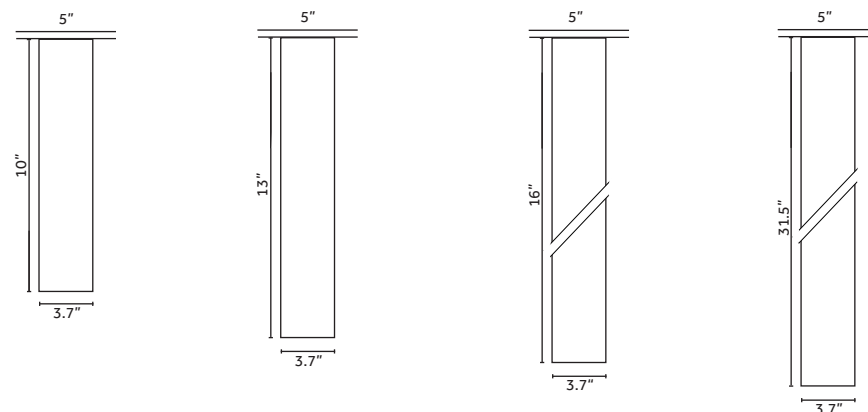

5W / 8" long, 9W / 10" long
Lumen delivered up to 650lm; 1000lm
L80 B10=50,000 h
2700K, 3000K, 3500K, 4000K
CRI >80, CRI >90
Dimming 0-10V, Phase-cut
Remote driver

Warm Dimming
6W / 10" Long
Lumen delivered up to 350Lm
Lumen maintenance: L70 B50=50,000h.
1700K-3000K
CRI >95
Dimming 0-10V
Remote driver

Ø 3.7"