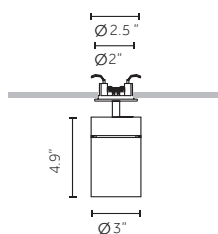

Ø3"

12W,17W,24W
Lumen delivered up to 1575/2190/2955lm Precision
Lumen delivered up to 1800/2399/3350lm Performance
L80 B10=50,000h
2700K, 3000K, 3500K,4000K
CRI >80, CRI >90, CRI >98
Dimming 0-10V, Phase-cut, Lutron EcoSystem
Remote driver

Warm Dimming COB LED
25W
Lumen delivered up to 1100lm
L70 B50=50,000h
1700K-3000K
CRI >95
Dimming 0-10V, Phase-cut
Remote driver