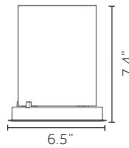

Ø3.7" Square

12W,17W,24W
Lumen delivered up to 1690/2350/3170lm
Precision
Lumen delivered up to 1800/2500/3300lm
Performance
L70 B10=50,000h
2700K, 3000K, 3500K,4000K
CRI >80, CRI >90, CRI >98
Dimming 0-10V, Phase-cut