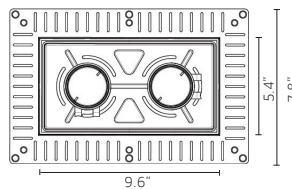

Ø2.4" Rectangle

9Wx2,12Wx2
Lumen delivered up to 1115x2/1455x2lm Precision
Lumen delivered up to 1200x2/1560x2lm Performance
L80 B10=50,000h
2700K, 3000K, 3500K, 4000K
CRI >80, CRI >90, CRI >98
Dimming 0-10V, Phase-cut,
Lutron EcoSystem

Warm Dimming COB LED
12Wx2
Lumen delivered up to 690x2lm Precision
L90 B10=50,000h
1700K- 3000K
CRI >95
Dimming 0-10V, Phase-cut,
Lutron EcoSystem