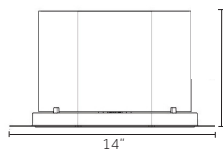

Ø3.7" Oval

12Wx2,17Wx2
Lumen delivered up to 1690x2/2350x2lm
Precision
Lumen delivered up to 1800x2/2500x2lm
Performance
L70 B10=50,000h
2700K, 3000K, 3500K,4000K
CRI >80, CRI >90, CRI >98
Dimming 0-10V, Phase-cut

- Watt lumen data refer to nominal values of the LED source, for photometric data visit www.reggianiusa.com.
- For 3500K, must consult with factory to confirm availability