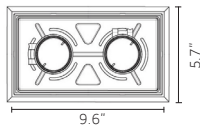

Ø2.4" Rectangle

9Wx2,12Wx2
Lumen delivered up to 1115x2/1455x2lm Precision
Lumen delivered up to 1200x2/1560x2lm Performance
L80 B10=50,000h
2700K, 3000K, 3500K, 4000K
CRI >80, CRI >90, CRI >98
Dimming 0-10V, Phase-cut,
Lutron EcoSystem

Warm Dimming COB LED
12Wx2
Lumen delivered up to 690x2lm Precision
L90 B10=50,000h
1700K- 3000K
CRI >95
Dimming 0-10V, Phase-cut,
Lutron EcoSystem