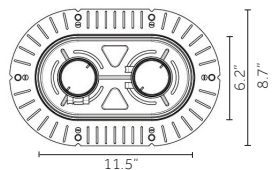

Ø3.7" Oval

12Wx2,17Wx2
Lumen delivered up to 1690x2/2350x2lm
Precision
Lumen delivered up to 1800x2/2500x2lm
Performance
L70 B10=50,000h
2700K, 3000K, 3500K,4000K
CRI >80, CRI >90, CRI >98
Dimming 0-10V, Phase-cut

- Watt lumen data refer to nominal values of the LED source, for photometric data visit www.reggianiusa.com.
- For 3500K, must consult with factory to confirm availability