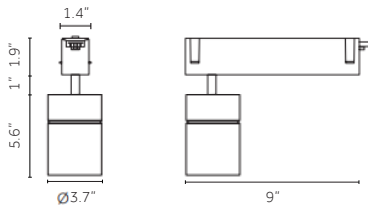

Ø3.7"

12W,17W,24W,33W, 37W
Lumen delivered up to 1690/2351/3170/4130/4477lm Precision
Lumen delivered up to 1800/2500/3300/4110/4530lm Performance
L90 B10=50,000h CRI
2700K, 3000K, 3500K, 4000K
CRI >80, CRI >90, CRI >98
Dimming 0-10V, Phase-cut

Warm Dimming COB LED
33W
Lumens delivered up to 1520lm
L70 B10=50,000h
1700K-3000K
CRI >95
Dimming 0-10V, Phase-cut