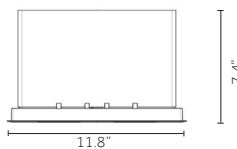

Ø3.7" Oval

12Wx2,17Wx2
Lumen delivered up to 1690x2/2350x2lm
Precision
Lumen delivered up to 1800x2/2500x2lm
Performance
L70 B10=50,000h
2700K, 3000K, 3500K,4000K
CRI >80, CRI >90, CRI >98
Dimming 0-10V, Phase-cut

- Watt lumen data refer to nominal values of the LED source, for photometric data visit www.reggianiusa.com.
- For 3500K, must consult with factory to confirm availability