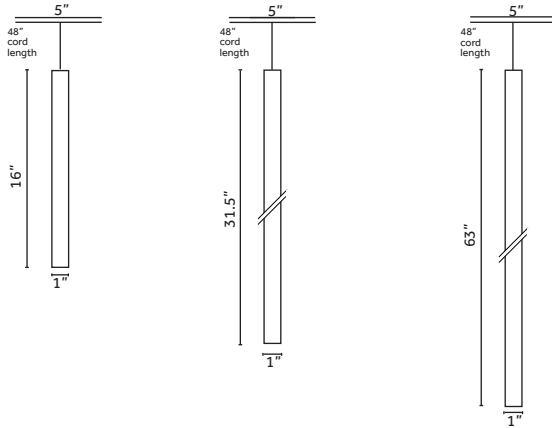

Pendant Technical Features:

Ø 1"

2 W
Lumen delivered up to 110lm
L90 B10=50,000 h
2700K, 3000K, 3500K, 4000K
CRI >80, CRI >90
Dimming 0-10V, Phase-cut
Remote driver