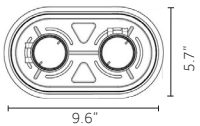

Ø2.4" Oval

9Wx2,12Wx2
Lumen delivered up to 1115x2/1455x2lm Precision
Lumen delivered up to 1200x2/1560x2lm Performance
L80 B10=50,000h
2700K, 3000K, 3500K, 4000K
CRI >80, CRI >90, CRI >98
Dimming 0-10V, Phase-cut,
Lutron EcoSystem

Warm Dimming COB LED
12Wx2
Lumen delivered up to 690x2lm Precision
L90 B10=50,000h
1700K -3000K,
CRI >95
Dimming 0-10V, Phase-cut,
Lutron EcoSystem