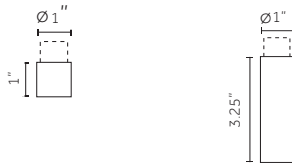

Warm Dimming
25W / 16" and 31.5" long
Lumen delivered up to 1200lm
1700K-3000K
CRI >95
Dimming 0-10V, Phase-cut,
Lutron Ecosystem
Remote driver

Opal Cylinder Sizes:

Closed version

Hollow version

Ø1"

Ø1.4"

Ø2.4"