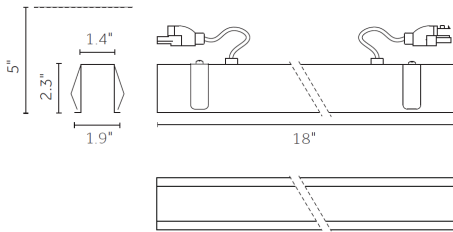

Technical Features:

Continuous Line:

1.5ft

13W
Lumen delivered up to 1870lm
L70 B10 =50,000h
2700K, 3000K, 3500K, 4000K
CRI >80, CRI >90
Dimming 0-10V, Phase-cut,
Lutron EcoSystem
Remote driver