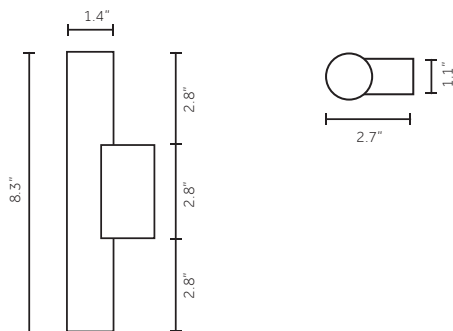

Finishes:

Versions:

Optics:

1.4" dia x 8.3"L
 2.4" dia x 9.8"L
 3.7" dia x 15.6"L

8°	22°			
12°	20°	32°		
12°	24°	38°	53°	

Accessories:

Technical Features:

Ø1.4"