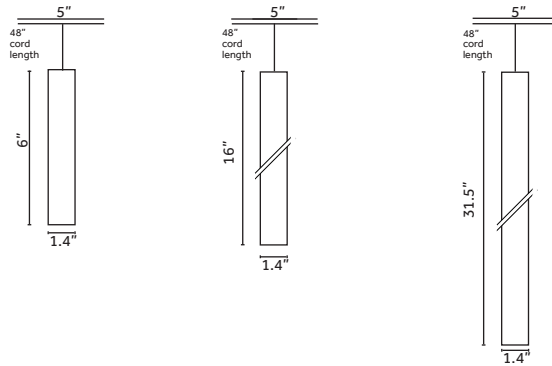

Ø 1.4"

3.5 W
Lumen delivered up to 192lm
L90 B10=50,000 h
2700K, 3000K, 3500K, 4000K
CRI >80, CRI >90
Dimming 0-10V, Phase-cut
Remote driver