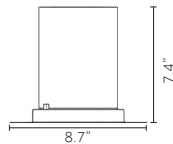

Ø3.7" Square

12W,17W,24W
Lumen delivered up to 1690/2350/3170lm
Precision
Lumen delivered up to 1800/2500/3300lm
Performance
L70 B10=50,000h
2700K, 3000K, 3500K,4000K
CRI >80, CRI >90, CRI >98
Dimming 0-10V, Phase-cut