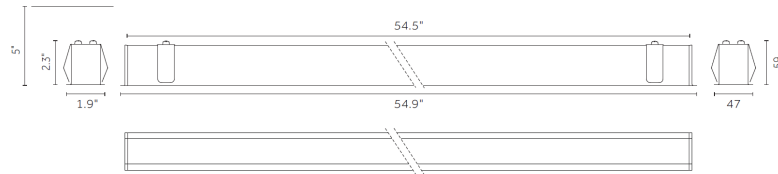

4.5ft

38W
Lumen delivered up to 4850lm.
L70 B10 =50,000h
2700K, 3000K, 3500K, 4000K
CRI >80, CRI >90
Dimming 0-10V, Phase-cut,
Lutron EcoSystem
Remote driver