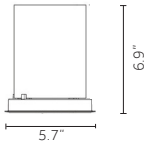

Finishes:

Product Sizes:

Shapes:

Optics:

Accessories:

Technical Features:

Ø2.4" Round

9W,12W
Lumen delivered up to 1115/1455lm Precision
Lumen delivered up to 1200/1560lm Performance
L80 B10=50,000h
2700K, 3000K, 3500K, 4000K
CRI >80, CRI >90, CRI >98
Dimming 0-10V, Phase-cut,
Lutron EcoSystem