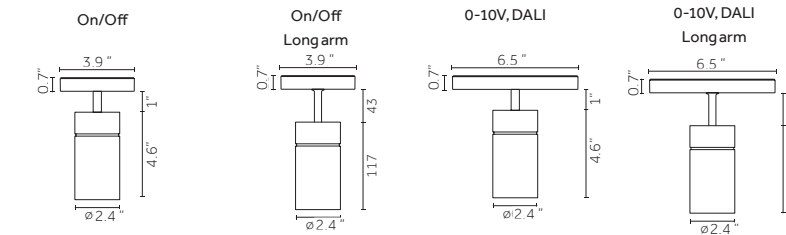

9W, 12W, 17W
Lumen delivered up to 1115lm / 1455lm / 1970lm Precision
Lumen delivered up to 1560lm / 2110lm Performance
L90 B10=50,000h
2700K, 3000K, 3500K, 4000K
CRI >80, CRI >90, CRI >98
Dimming 0-10V, DALI, On/Off