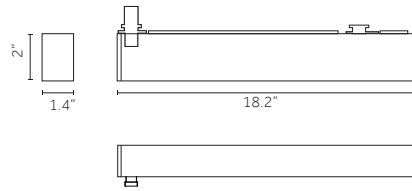

Technical Features:

1.5ft

13W
Lumen delivered up to 1870lm
L70 B10=50.000h
2700K, 3000K, 3500K, 4000K
CRI >80, CRI >90
Dimming Phase-cut

3ft

26W
Lumen delivered up to 3570lm
L70 B10=50.000h
2700K, 3000K, 3500K, 4000K
CRI >80, CRI >90
Dimming Phase-cut