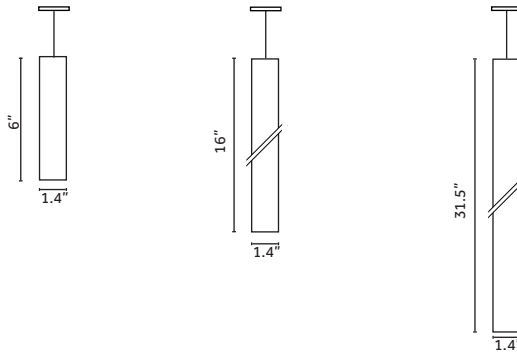

Ø1.4"

2.4W, 3.5W
Lumen delivered up to 192lm
L90 B10=50,000h
2700K, 3000K, 3500K, 4000K
CRI >80, CRI >90
Dimming 0-10V, DALI, On/Off

Ø2.4"

9W
Lumen delivered up to 1000lm
L90 B10=50,000h
2700K, 3000K, 3500K, 4000K
CRI >80, CRI >90
Dimming 0-10V, DALI, On/Off