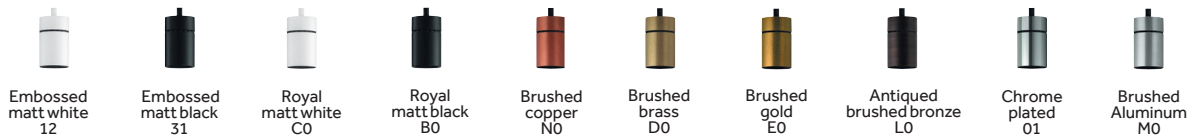

Yori Evo 48V

Finishes: