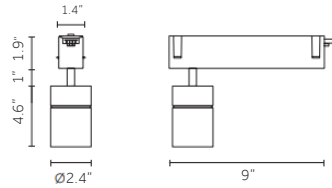

Honeycomb louvre

Wall washer visor

Elliptical lens

Cross louvre

Opal lens

Spread lens

Technical Features:**Ø2.4**

9W,12W,17W
 Lumens delivered up to 1115/1455/1970lm Precision
 Lumens delivered up to 1200/1560/2110lm Performance
 L80 B10=50,000h
 2700K, 3000K, 3500K, 4000K
 CRI >80, CRI >90, CRI >98
 Dimming 0-10V, Phase-cut