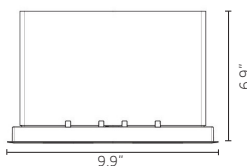

Ø2.4" Oval

9Wx2,12Wx2
Lumen delivered up to 1115x2/1455x2lm Precision
Lumen delivered up to 1200x2/1560x2lm Performance
L80 B10=50,000h
2700K, 3000K, 3500K, 4000K
CRI >80, CRI >90, CRI >98
Dimming 0-10V, Phase-cut,
Lutron EcoSystem

Warm Dimming COB LED
12Wx2
Lumen delivered up to 690x2lm Precision
L90 B10=50,000h
1700K -3000K,
CRI >95
Dimming 0-10V, Phase-cut,
Lutron EcoSystem