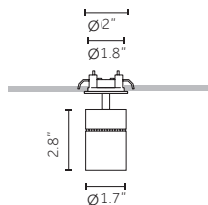

Technical Features:

Ø1.7

4W,9W
Lumen delivered up to 435/750lm Precision
Lumen delivered up to 450/780lm Performance
L90 B10=50,000h
2700K, 3000K, 3500K,4000K
CRI >80, CRI >90
Dimming 0-10V, Phase-cut, Lutron EcoSystem
Remote driver

Warm Dimming COB LED
6,5W
Lumen delivered up to 130lm
L80 B10=50,000h
1700K-3000K
CRI >95
Dimming 0-10V, Phase-cut
Remote driver