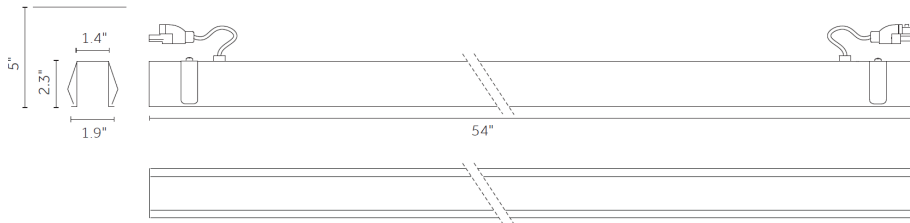

4.5ft

38W
Lumen delivered up to 4850lm.
L70 B10 =50,000h
2700K, 3000K, 3500K, 4000K
CRI >80, CRI >90
Dimming 0-10V, Phase-cut,
Lutron EcoSystem
Remote driver

3ft 90° Module