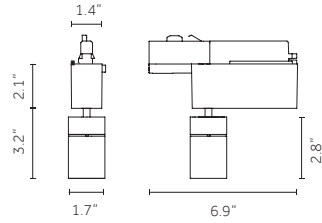

Technical Features:

Ø1.7

4W,9W
Lumen delivered up to 435/750lm Precision
Lumen delivered up to 450/780lm Performance
L90 B10=50,000 h
2700K, 3000K, 3500K, 4000K
CRI >80, CRI >90
Dimming 0-10V, Phase-cut,
Lutron EcoSystem

Warm Dimming COB LED
6.5W
Lumen delivered up to 130lm
L80 B10=50,000 h
1700K- 3000K
CRI >95
Phase-cut