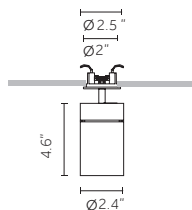

Ø2.4"

9W,12W,17W
Lumen delivered up to 1115/1455/1970lm Precision
Lumen delivered up to 1200/1560/2110lm Performance
L80 B10 = 50,000h
2700K, 3000K, 3500K,4000K
CRI >80, CRI >90, CRI >98
Dimming 0-10V, Phase-cut, Lutron EcoSystem
Remote driver

Warm Dimming COB LED
12W
Lumen delivered up to 690lm
L70 B50=50,000h
1700K-3000K
CRI >95
Dimming 0-10V, Phase-cut, Lutron EcoSystem
Remote driver