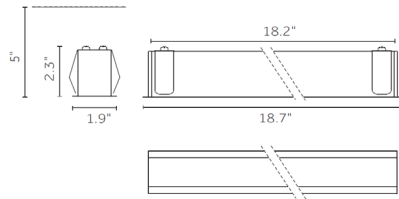

Technical Features:

1.5ft

13W
Lumen delivered up to 1870lm
L70 B10 =50,000h
2700K, 3000K, 3500K, 4000K
CRI >80, CRI >90
Dimming 0-10V, Phase-cut,
Lutron EcoSystem
Remote driver