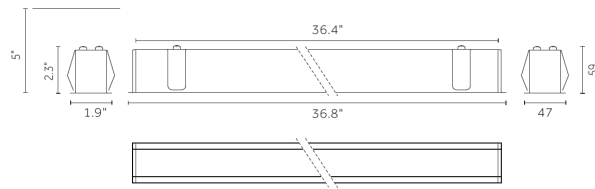

3ft

26W
Lumen delivered up to 3570lm
L70 B10 =50,000h
2700K, 3000K, 3500K, 4000K
CRI >80, CRI >90
Dimming 0-10V, Phase-cut,
Lutron EcoSystem
Remote driver