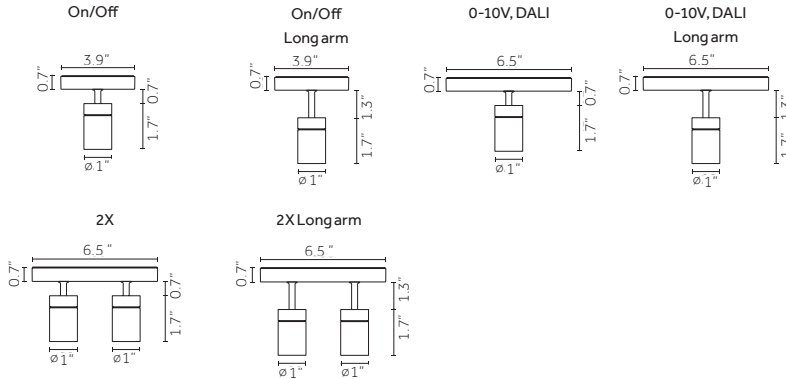

Technical Features:

Ø1"

2W, 2Wx2
Lumen delivered up to 110lm / 210lm x 2
L90 B10=50,000h
2700K, 3000K, 3500K, 4000K
CRI >80, CRI >90
Dimming 0-10V, DALI, On/Off

Ø1.4"