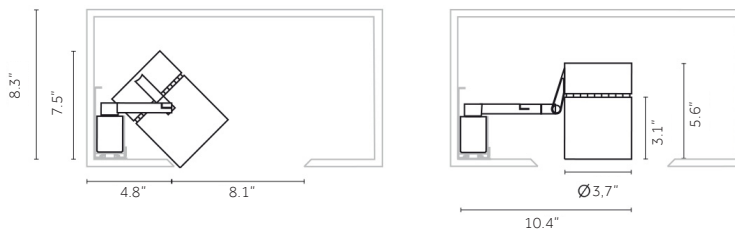

Ø3.7"

12W,17W,24W,33W, 37W
Lumen delivered up to 1690/2351/3170/4130/4477lm Precision
Lumen delivered up to 1800/2500/3300/4110/4530lm Performance
L90 B10=50,000h
2700K, 3000K, 3500K, 4000K
CRI >80, CRI >90, CRI >98
Dimming 0-10V, Phase-cut

- Watt lumen data refer to nominal values of the LED source, for photometric data visit www.reggianiusa.com.

- For 3500K, must consult with factory to confirm availability