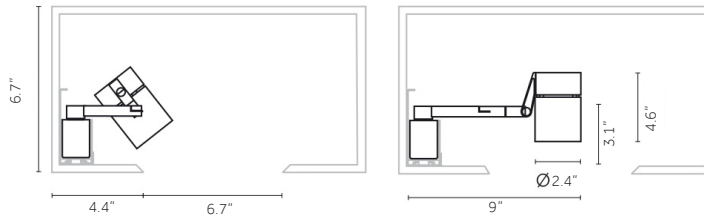

Ø2.4"

9W,12W,17W
Lumens delivered up to 1115/1455/1970lm Precision
Lumens delivered up to 1200/1560/2110lm Performance
L80 B10=50,000h
2700K, 3000K, 3500K, 4000K
CRI >80, CRI >90, CRI >98
Dimming 0-10V, Phase-cut