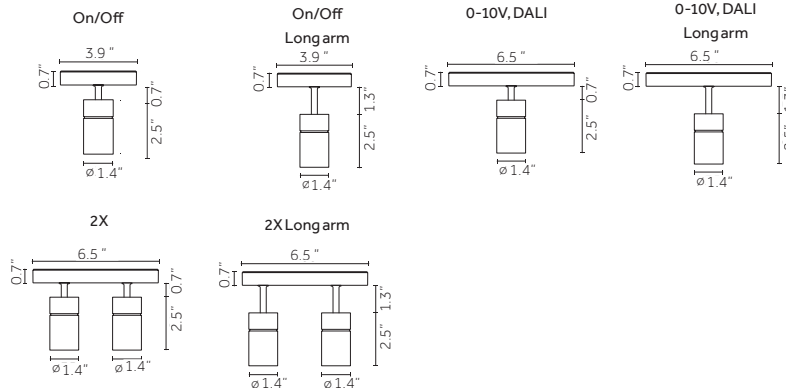

2.4W, 2.4Wx2
Lumen delivered up to 270lm / 270 x 2lm
L90 B10=50,000h
2700K, 3000K, 3500K, 4000K
CRI >80, CRI >90
Dimming 0-10V, DALI, On/Off

Ø1.7"