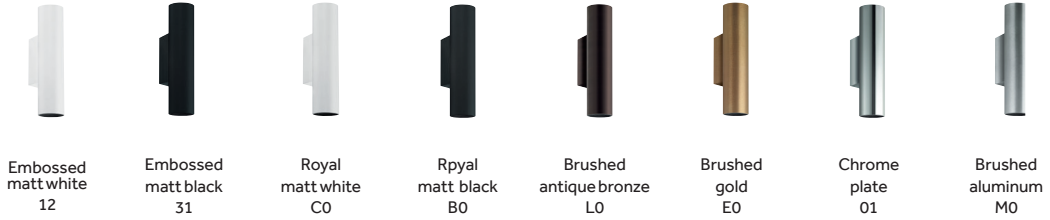

Finishes:

Versions:

Optics:

1.4" dia x 8.3"L
2.4" dia x 9.8"L
3.7" dia x 15.6"L

8°	22°			
12°	20°	32°		
12°	24°	38°	53°	

Accessories: