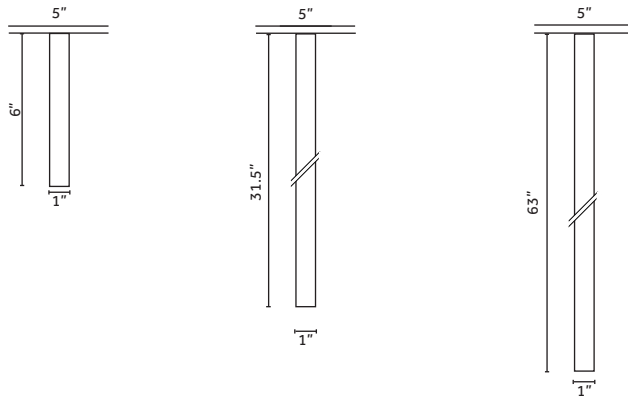

Surface Technical Features:

Ø 1"