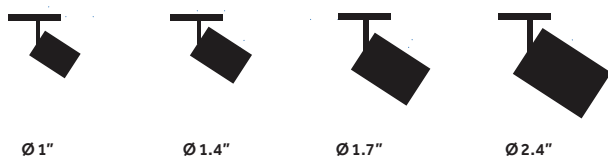

Ø2.4"

9W
 Lumen delivered up to 1000lm
 L90 B10=50,000h
 2700K, 3000K, 3500K, 4000K
 CRI >80, CRI >90
 Dimming 0-10V, DALI, On/Off

Yori Evo 48V

Finishes:

Product Sizes:

Optics:

Accessories:

Technical Features: