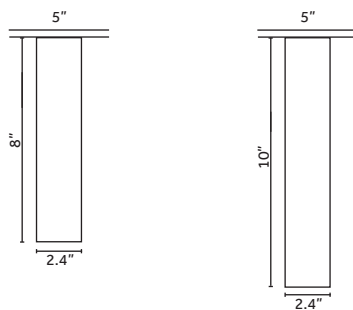

2 W
Lumen delivered up to 110lm
L90 B10=50,000 h
2700K, 3000K, 3500K, 4000K
CRI >80, CRI >90
Dimming 0-10V, Phase-cut
Remote driver

Ø 1.4"

3.5 W
Lumen delivered up to 192lm
L90 B10=50,000 h
2700K, 3000K, 3500K, 4000K
CRI >80, CRI >90
Dimming 0-10V, Phase-cut
Remote driver

Ø 2.4"