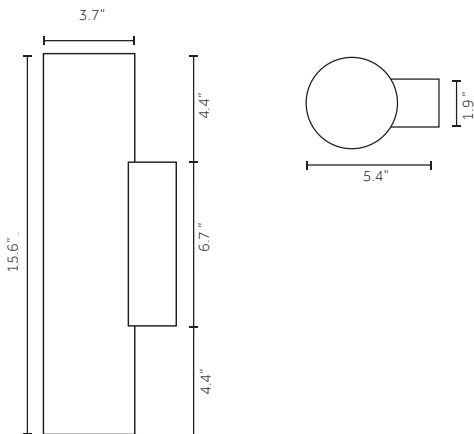

Ø3.7"

Single emission:
25W
Lumen delivered up to 2800lm
L80 B50=50,000 h
2700K, 3000K, 3500K, 4000K
CRI >80, CRI >90
Dimming 0-10V, Phase-cut,
Lutron EcoSystem
Remote driver

Double emission:
12W x 2
Lumen delivered up to
1540+1540lm
L80 B50=50,000 h
2700K, 3000K, 3500K, 4000K
CRI >80, CRI >90
Dimming 0-10V, Phase-cut,
Lutron EcoSystem
Remote driver