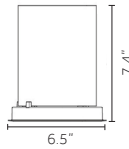

Ø3.7" Round

12W,17W,24W
Lumen delivered up to 1690/2350/3170lm
Precision
Lumen delivered up to 1800/2500/3300lm
Performance
L70 B10=50,000h
2700K, 3000K, 3500K,4000K
CRI >80, CRI >90, CRI >98
Dimming 0-10V, Phase-cut,
Lutron EcoSystem