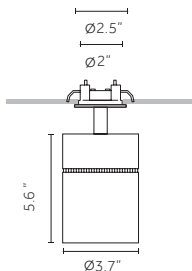

Ø3.7"

12W,17W,24W
Lumen delivered up to 1690/2350/3170lm Precision
Lumen delivered up to 1800/2500/3300lm Performance
L80 B10=50,000h
2700K, 3000K, 3500K,4000K
CRI >80, CRI >90
Dimming 0-10V, Phase-cut, Lutron EcoSystem
Remote driver

- Watt lumen data refer to nominal values of the LED source, for photometric data visit www.reggianiusa.com.

- For 3500K, must consult with factory to confirm availability

- Junction box option available for all sizes