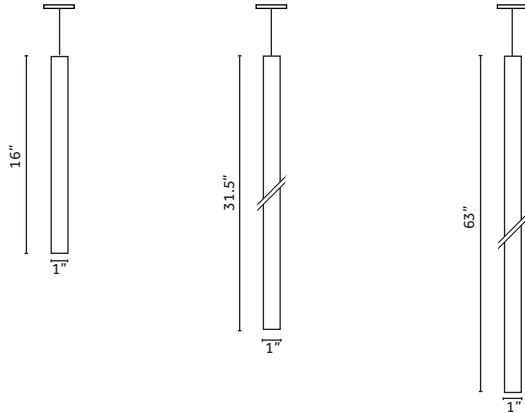

Technical Features:

Ø 1"

2W
Lumen delivered up to 110lm
L90 B10=50,000h
2700K, 3000K, 3500K, 4000K
CRI >80, CRI >90
Dimming 0-10V, DALI, On/Off