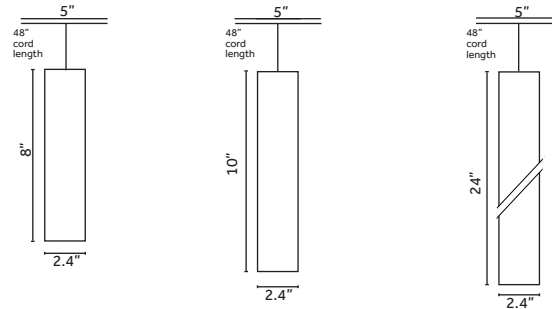

Ø 2.4"

5W / 8" long; 9W / 10" long; 12W / 24" long
Lumen delivered up to 650lm; 1000lm; 1400lm
L80 B10=50,000 h
2700K, 3000K, 3500K, 4000K
CRI >80, CRI >90
Dimming 0-10V, Phase-cut
Remote driver

Warm Dimming
6W / 10" long, 12W / 24" long
Lumen delivered up to 350Lm; 690Lm
Lumen maintenance: L70 B50=50,000h.
1700K-3000K
CRI >95
Dimming 0-10V, Phase-cut
Remote driver