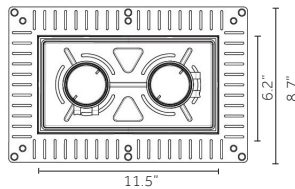

Ø3.7" Rectangle

12Wx2,17Wx2
Lumen delivered up to 1690x2/2350x2lm
Precision
Lumen delivered up to 1800x2/2500x2lm
Performance
L70 B10=50,000h
2700K, 3000K, 3500K,4000K
CRI >80, CRI >90, CRI >98
Dimming 0-10V, Phase-cut