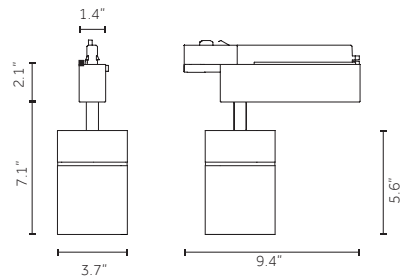

Ø3.7"

12W,17W, 24W,33W,37W
Lumen delivered up to
1690/2351/3170/4130/4477lm Precision
Lumen delivered up to
1800/2500/3500/4110/4530lm Performance
L90 B10=50,000 h
2700K, 3000K, 3500K, 4000K
CRI >80, CRI >90, CRI >98
Dimming 0-10V, Phase-cut,
Lutron EcoSystem

Warm Dimming COB LED
33W
Lumen delivered up to 1520lm
L70 B10=50,000 h
1700K-3000K
CRI >95
Dimming 0-10V, Phase-cut