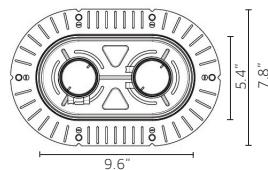

Ø2.4" Oval

9Wx2,12Wx2
Lumen delivered up to 1115x2/1455x2lm Precision
Lumen delivered up to 1200x2/1560x2lm Performance
L80 B10=50,000h
2700K, 3000K, 3500K, 4000K
CRI >80, CRI >90, CRI >98
Dimming 0-10V, Phase-cut,
Lutron EcoSystem

Warm Dimming COB LED
12Wx2
Lumen delivered up to 690x2lm Precision
L90 B10=50,000h
1700K -3000K,
CRI >95
Dimming 0-10V, Phase-cut,
Lutron EcoSystem