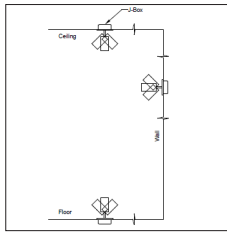

Project:	
Type:	
Description:	

YORI MONOPOINT 3.0"

INDOOR - SURFACE

Yori 3.0" Monopoint (JBox Mounted)

Yori 3.0" Monopoint (Surface Mounted)

DAMP			IP20	
CUT OUT	Round: Ø 2.4"			
	5/8 in Max Ceiling Thickness			

NOTES

- For 3500K CCT, must consult with factory to confirm availability.
- For custom stem length, add .Bxx to the end of the ordering code, where xx is the custom stem length in inches, from 6" to 96" (.B06 to .B96)