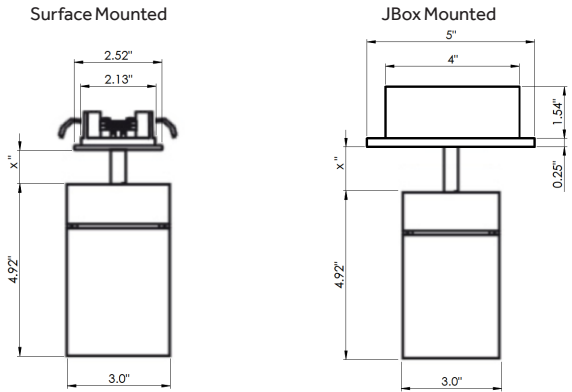

Physical features :

Material: Die-cast aluminum

Surfaces: Ceiling.

Weight: 2.0 lbs

Maximum Remote Driver Distance:

60 Ft , 18Ga

80 Ft , 16Ga

100 Ft , 14 Ga

Warranty: 5 Year LED.

ETL listed, Union assembled

Reggiani reserves the right to change details at any time.

Rev 8/10/2021

Technical Drawings

LIGHT ENGINE

Note:
Standard X stem length is 1". For custom stem length, add .Bxx to the end of the ordering code, where xx is the custom stem length in inches, from 6" to 96" (.B06 to .B96)