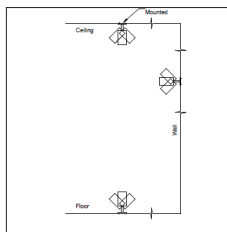

Project:	
Type:	
Description:	

YORI MONOPOINT 3.0"

INDOOR - SURFACE

Yori 3.0" Monopoint (JBox Mounted)

Yori 3.0" Monopoint (Surface Mounted)

DAMP			IP20	
CUT OUT	Round: Ø 2.4"			
	5/8 in Max Ceiling Thickness			

NOTES

- For 3500K CCT, must consult with factory to confirm availability.
- For custom stem length, add .Bxx to the end of the ordering code, where xx is the custom stem length in inches, from 6" to 96" (.B06 to .B96)