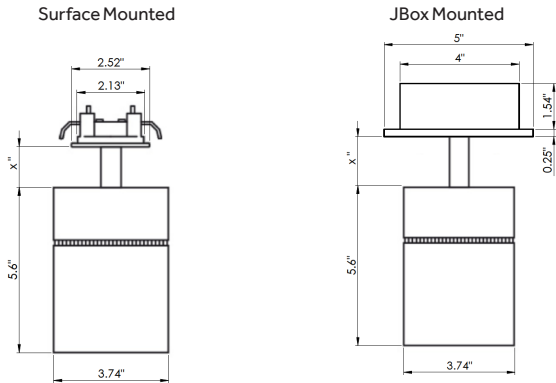

Warranty: 5 Year LED.

ETL listed, Union assembled

Reggiani reserves the right to change details at any time.

Rev 8/10/2021

Technical Drawings

LIGHT ENGINE

Note:
Standard X stem length is 1.5". For custom stem length, add .Bxx to the end of the ordering code, where xx is the custom stem length in inches, from 6" to 96" (.B06 to .B96)