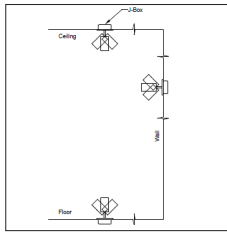

Project:	
Type:	
Description:	

YORI MONOPOINT 3.7" INDOOR - SURFACE

Yori 3.7" Monopoint (JBox Mounted)

Yori 3.7" Monopoint (Surface Mounted)

DAMP

IP20

Round: Ø 2.4"

5/8 in Max Ceiling Thickness

NOTES

1. For 3500K CCT, must consult with factory to confirm availability.
2. For custom stem length, add .Bxx to the end of the ordering code, where xx is the custom stem length in inches, from 6" to 96" (.B06 to .B96)