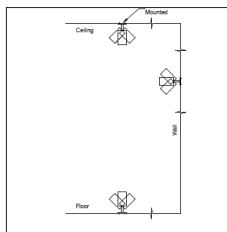

Project:	
Type:	
Description:	

YORI MONOPOINT 3.7" INDOOR - SURFACE

Yori 3.7" Monopoint (JBox Mounted)

Yori 3.7" Monopoint (Surface Mounted)

DAMP

IP20

Round: Ø 2.4"

5/8 in Max Ceiling Thickness

NOTES

1. For 3500K CCT, must consult with factory to confirm availability.
2. For custom stem length, add .Bxx to the end of the ordering code, where xx is the custom stem length in inches, from 6" to 96" (.B06 to .B96)