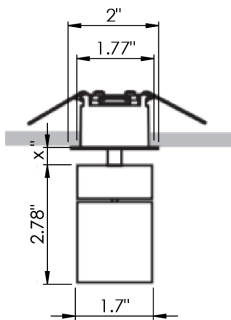

Project:	
Type:	
Description:	

YORI MONOPOINT 1.7"

INDOOR - SURFACE

Technical Info

Driver:

Remote driver.

Mounting:

FQ Option: Mounts to a junction box using a 2" canopy.

FM Option: Mounts with screw in springs.

Optical features Light source features:

1 LED/3step/50,000 hrs

Beam Angles:

Precision: 8°, 11°, 23°, 27° (Warm- dim DT option), 40°

Performance: 8°, 18°, 29°

Physical features:

Material: Die-cast aluminum

Surfaces: Ceiling

Weight: 0.5 lbs

Maximum Remote Driver Distance:

60 Ft, 18Ga

80 Ft, 16Ga

100 Ft, 14 Ga

Luminaire Description:

Fixture Features: The attractive Yori cylinder is die cast aluminum

with powder coat finish. Quickly changes beam spreads through

the use of Precision refractors or Performance reflectors and various accessories.

Fixture Benefits: Part of the Yori family of lights assures consistent design. 350° horizontal and 90° vertical aiming.

Max Fixture Total Wattage:

4W LED: 5W

9W LED: 10W

Accessories: Precision and Performance accessories available.

Warranty: 5 Year LED.

ETL listed, Union assembled

Reggiani reserves the right to change details at any time without notice.

Rev 8/10/2021

Technical Drawings

LIGHT ENGINE

Surface Mounted