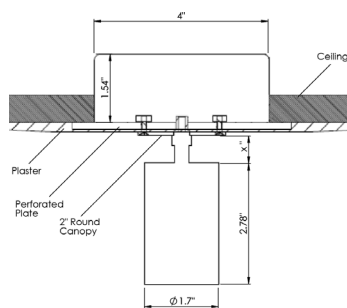

Note:

Standard X stem length is 0.4". For custom stem length, add .Bxx to the end of the ordering code, where xx is the custom stem length in inches, from 6" to 96" (.B06 to .B96)

DRIVER

Medium Remote Box