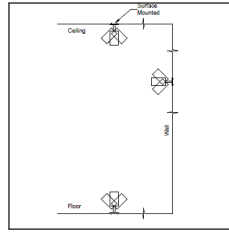

Project:	
Type:	
Description:	

YORI MONOPOINT 1.7" INDOOR - SURFACE

Yori 1.7" Monopoint (JBox mounted)

Yori 1.7" Monopoint (Surface Mounted)

DAMP			IP20	
CUT OUT	Round: Ø 1.7"			
	5/8 in Max Ceiling Thickness			
	Precision = Refractor Optics Performance = Reflector Optics			