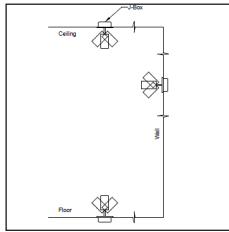

Project:	
Type:	
Description:	

YORI MONOPOINT 1.7" INDOOR - SURFACE

Yori 1.7" Monopoint (JBox mounted)

Yori 1.7" Monopoint (Surface Mounted)

DAMP			IP20	
CUT OUT	Round: Ø 1.7"			
	5/8 in Max Ceiling Thickness			
	Precision = Refractor Optics Performance = Reflector Optics			