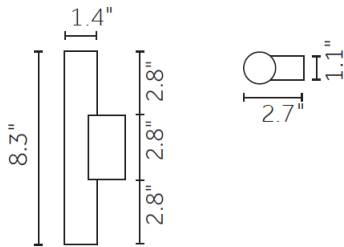

Project:	
Description:	
Type:	

YORI WALL 1.4" INDOOR - RECESSED

Technical Info

Driver:

Remote driver.

Optical features Light source features:

1 LED/3step/50,000 hrs

Beam Angles: 8°, 22°

Physical features :

Material: Die-cast aluminum

Mounting: Wall mounted ADA compliant

Surfaces: Wall

Weight: 0.8 lbs

Maximum Remote Driver Distance

60 Ft, 18Ga

80 Ft, 16Ga

100 Ft, 14 Ga

Luminaire Description:

Fixture Features: Yori Wall is a family of wall mounted luminaires that can naturally transform interiors and seamlessly blend in with the architecture. Yori Wall comes in three basic sizes, but its incredible flexibility really makes it stand out, along with the extensive range of high-end finishes, the interchangeable optics, and the direct and direct-indirect lighting versions.

Fixture Benefits: A wall mounted fixture with two versions: mono-emission and bi-emission lighting.

Max Fixture Total Wattage:

3.5W LED: 4.5W

4W LED: 5W

Accessories: Hollow and solid cylinder dropped lens accessories

Warranty: 5 Year LED.

ETL listed, Union assembled

Reggiani reserves the right to change details at any time.

Rev 8/10/2021

TECHNICAL DRAWINGS

Yori Wall 1.4"

DRIVER

FOR USE WITH: LD22 Driver

1. Must be installed in an accessible serviceable location with maximum 90 degrees Fahrenheit temperature.
2. Requires 3" clearance from any insulation