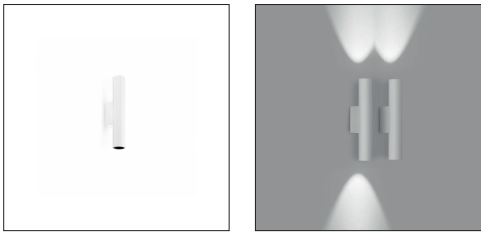

Project:	
Description:	
Type:	

YORI WALL 1.4" INDOOR - RECESSED

Yori Wall 1.4"

Single and Double Emission

LIGHT ENGINE

Example:

A . **LF80** **B** **HQ** **3W/2Wx2** **12** **A.MF81B.HW12**

Version

1 LED/3step/50,000 hrs

Beam Angles: 8°, 22°

Physical features :

Material: Die-cast aluminum

Mounting: Wall mounted ADA compliant

Surfaces: Wall

Weight: 0.8 lbs

Maximum Remote Driver Distance