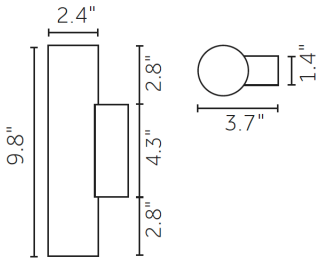

Project:	
Type:	
Description:	

YORI WALL 2.4" **INDOOR - RECESSED**

Technical Info

Driver:

Remote driver.

Optical features Light source features:

1 LED/3step/50,000 hrs
Beam Angles: 12°, 20°, 32°

Physical features :

Material: Die-cast aluminum
Mounting: Wall mounted ADA compliant
Surfaces: Wall
Weight: 1.5 lbs

Maximum Remote Driver Distance:

60 Ft , 18Ga
80 Ft , 16Ga
100 Ft , 14 Ga

Luminaire Description:

Fixture Features: Yori Wall is a family of wall mounted luminaires that can naturally transform interiors and seamlessly blend in with the architecture. Yori Wall comes in three basic sizes, but its incredible flexibility really makes it stand out, along with the extensive range of high-end finishes, the interchangeable optics, and the direct and direct-indirect lighting versions.

Fixture Benefits: A wall mounted fixture with two versions: monoemission and bi-emission lighting. Special finishes: Royal matt white, Royal matt black, Brushed gold, Brushed bronze, Chrome plated, Brushed aluminum

Max Fixture Total Wattage:

9W LED: 12W
5W x2 LED: 13W

Accessories: Hollow cylinder dopped lens and optical accessories

Warranty: 5 Year LED.

ETL listed, Union assembled

Reggiani reserves the right to change details at any time.
Rev 8/10/2021

TECHNICAL DRAWINGS

Yori Wall 2.4"

DRIVER

FOR USE WITH: LD18, LL66 Driver

1. Must be installed in an accessible serviceable location with maximum 90 degrees Fahrenheit temperature.
2. Requires 3" clearance from any insulation