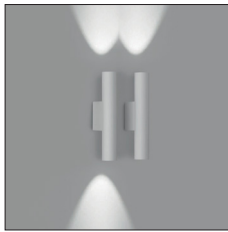

Project:	
Type:	
Description:	

YORI WALL 2.4" INDOOR - RECESSED

Yori Wall 2.4"

Single and Double Emission

LIGHT ENGINE Example:

A **.NF82** **B** **.HW** **HQ** **WW** **WN²** **NN** **12** **31** **C0¹** **B0¹** **E0¹** **O1¹** **M0¹** **L0¹** **A.NF82B.NN12**

Material: Die-cast aluminum
Mounting: Wall mounted ADA compliant
Surfaces: Wall
Weight: 1.5 lbs

Maximum Remote Driver Distance:

60 Ft , 18Ga
80 Ft , 16Ga
100 Ft , 14 Ga

Luminaire Description:

Fixture Features: Yori Wall is a family of wall mounted luminaires that can naturally transform interiors and seamlessly blend in with the architecture. Yori Wall comes in three basic sizes, but its incredible flexibility really makes it stand out, along with the extensive range of high-end finishes, the interchangeable optics, and the direct and direct-indirect lighting versions.