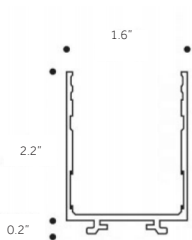

| | |
|--------------|--|
| Project: | |
| Type: | |
| Description: | |

YORI CHANNEL ARM 2.4"

INDOOR - MODULAR

ACCESSORIES PRECISION

| | | | |
|--|---|------------------------------|--|
| | Description: Precision - Narrow beam (12°-9W, 12W, 17W) (27°-For warm-dim only) | Code: 0.35125.0000 | |
| | Description: Precision - Medium beam (20°-9W, 12W, 17W) | Code: 0.35126.0000 | |
| | Description: Precision - Wide beam (32°-9W, 12W, 17W) | Code: 0.35127.0000 | |
| | Description: Glass filter 1 mm | Code: 0.26402.00__ | Finishes: 4A RED 5A Green 6A Blue 7A Pink 8A Yellow 9A orange |
| | Description: Colored Gel Slides (2 pieces) | Code: 0.26410.0000 | |
| | Description: Selective filter 3000K - 2700K | Code: 0.26559.0000 | |
| | Description: Selective filter 2700K - 2500K | Code: 0.26418.0000 | |
| | Description: Selective filter 2700K - 2200K | Code: 0.26426.0000 | |
| | Description: Selective filter 2700K - 2000K | Code: 0.26434.0000 | |
| | Description: Selective filter 3000K - 3600K | Code: 0.26567.0000 | |
| | Description: Selective filter 3000K - 4000K | Code: 0.26575.0000 | |
| | Description: Dense texture honeycomb louvre | Code: 0.26442.0000 | |
| | Description: Wide texture honeycomb louvre | Code: 0.26450.0000 | |
| | Description: Elliptical beam lens | Code: 0.26457.0000 | |
| | Description: Opal lens | Code: 0.26462.0000 | |
| | Description: Spread lens | Code: 0.26470.0000 | |
| | Description: Cross blade louvre | Code: 0.26477.0000 | |
| | Description: Barn doors | Code: 0.26485.0000 | |
| | Description: Cone 45° wall washer | Code: 0.26489.00__ | Finishes: 12 White 31 Black |