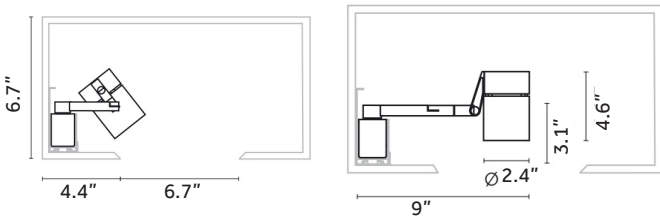

Project:	
Type:	
Description:	

YORI CHANNEL ARM 2.4" **INDOOR - MODULAR**

Technical Info

Optical features Light source features:

LED/3 step/50,000 hrs

Beam Angles:

Precision: 8°, 12°, 20°, 32°

Performance: 13°, 24°, 39°

Physical features :

Material: Die-cast aluminum

Mounting: Surface

Surfaces: Cove

Adjustability: 356° horizontal, 90° vertical with pivoting arm

Weight: 1.7 lbs

Luminaire Description:

Fixture Features: Available for use in Yori Surface Channel System which mounts into an architectural ceiling cove. Fixture connections made through direct abutment or modular connect cables in various lengths. The new optics allow for a range of options in terms of light output, beam angle, and intensity. The range of accessories is another addition to the family and provides even more flexibility.

Fixture Benefits: Part of the Yori family of lights assures consistent design.

Channel Accessories: Please see following pages.

Max Fixture Total Wattage:

9W LED: 12W

12W LED: 15W

17W LED: 20W

Head Accessories: Wide range of Precision and Performance accessories available.

Warranty: 5 Year LED.

ETL listed, Union assembled

Reggiani reserves the right to change details at any time.

Rev 8/10/2020

TECHNICAL DRAWINGS

Yori Channel Arm 2.4"

CHANNEL