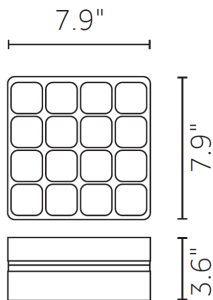

Surfaces: Ceiling, wall

Weight: 4.6 lbs

Luminaire Description:

Fixture Features: 16 LED square for surface mount with knockouts on all 4 sides. Supplied with 81° reflector and opal diffuser. Carries IP66 and wet rating for exterior use and IK10 impact rating for vandal resistance.

Rev 8/5/2021

TECHNICAL DRAWINGS

Cells Surface

Project:	
Type:	
Description:	

CELLS SURFACE OUTDOOR - OPAL DIFFUSER

OUTDOOR - SURFACE

ACCESSORIES

	<p>Description: Connector</p>	<p>Code: 0.26030.00__</p>	<p>Finishes: 48 White 08 Graphite 28 Gray 98 Raw aluminum</p>
	<p>Description: 90° adjustable bracket</p>	<p>Code: 0.26111.00__</p>	<p>Finishes: 48 White 08 Graphite 28 Gray 98 Raw aluminum</p>
	<p>Description: 90° two axis adjustable bracket</p>	<p>Code: 0.26112.00__</p>	<p>Finishes: 48 White 08 Graphite 28 Gray 98 Raw aluminum</p>
	<p>Description: Visor</p>	<p>Code: 0.26110.00__</p>	<p>Finishes: 48 White 08 Graphite 28 Gray 98 Raw aluminum</p>