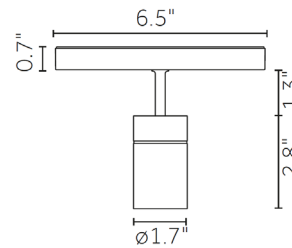

0-10V/DALI Long Arm

NOTE

Long arm is required for high recessed trimless and high surface/pendant track. Standard arm is recommended for all other tracks.