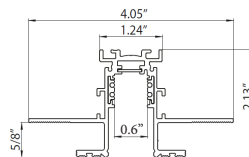

48V High Recessed Trimless