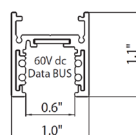

48V Surface/Pendant