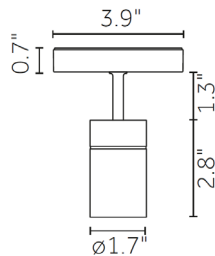

Precision: 8°, 11°, 23°, 40°

Performance: 8°, 18°, 29°

Physical features:

Material: Die-cast aluminum

Mounting: Track

Adjustability: 356° horizontal axis 90° vertical axis

Weight: 0.4 lbs

Max Remote Driver Distance:

ETL listed, Union assembled

Reggiani reserves the right to change details at any time.

Rev 8/10/2021

Technical Drawings

TRACK HEADS

On/Off Standard Arm

On/Off Long Arm

0-10V/DALI Standard Arm