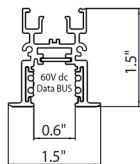

48V TRACK

48V Recessed Trim