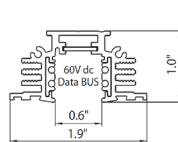

48V Recessed Trimless