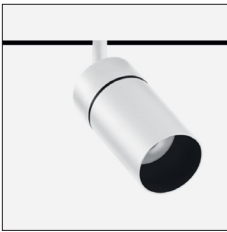

Project:	
Contact:	
Date:	

YORI EVO 48V 1.7" INDOOR - TRACK

Yori Evo 48V 1.7"

Precision = Refractor Optics
Performance = Reflector Optics

LIGHT ENGINE

Power LED Standard optics

Example:

V.DN61B.HW12.12.48