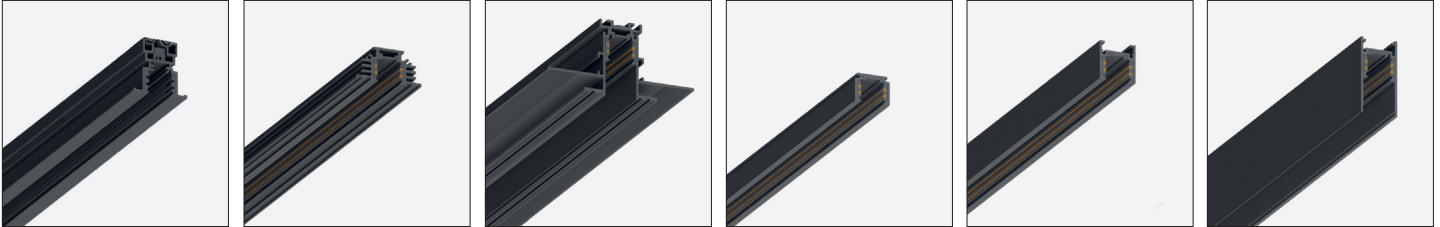

YORI EVO 48V 1.7" INDOOR - TRACK

48V TRACK

48V Recessed Trim 48V Recessed Trimless 48V High Recessed Trimless 48V Surface Slim 48V Surface/Pendant 48V High Surface/Pendant

48V - TRACK DOWNLIGHT ONLY

Example:

A.50428.0012.LVXXXX

A.504 **.LV** **XXXX**

Track	Type	Finishes	Low Voltage	Length
A.504 48V	28 High Surface	0012 White	.LV Low Voltage	XXXX Exact length (in Inches)
	29* High Pendant	0031 Black		
	32 Recessed Trimless			
	35 High Recessed Trimless			
	39 Surface			
	40* Pendant			
	43* Recessed Trim			
	45* Surface Slim			

Precision: 8°, 11°, 23°, 40°

Performance: 8°, 18°, 29°

Physical features:

Material: Die-cast aluminum

Mounting: Track

Adjustability: 356° horizontal axis 90° vertical axis

Weight: 0.4 lbs

Max Remote Driver Distance: