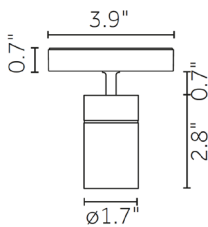

Precision: 8°, 11°, 23°, 40°

Performance: 8°, 18°, 29°

Physical features:

Material: Die-cast aluminum

Mounting: Track

Adjustability: 356° horizontal axis 90° vertical axis

Weight: 0.4 lbs

Max Remote Driver Distance:

ETL listed, Union assembled

Reggiani reserves the right to change details at any time.

Rev 8/10/2021

Technical Drawings

TRACK HEADS

On/Off Standard Arm

On/Off Long Arm

0-10V/DALI Standard Arm