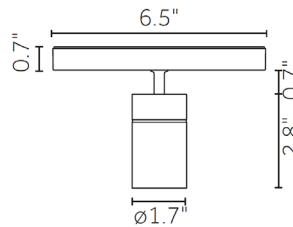

ETL listed, Union assembled

Reggiani reserves the right to change details at any time.

Rev 8/10/2021

Technical Drawings

TRACK HEADS

On/Off Standard Arm

On/Off Long Arm

0-10V/DALI Standard Arm