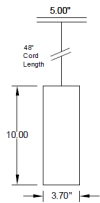

Optical features Light source features:

1 LED/3 step/50,000 hrs

Beam Angles: 12°, 24°, 25° - DT only for warm dimming, 38°, 53°

Physical features:

Material: Die-cast aluminum

Weight: 10" version: 1.3 lbs; 13" version: 3.8 lbs; 16" version: 4.4 lbs;

31.5" version: 9.3 lbs

Cable length: 48" standard

Max Remote Driver Distance

60 Ft, 18Ga

80 Ft, 16Ga

100 Ft, 14 Ga

Luminaire Description:

Fixture Features: LED and optics reside inside the cylinder concealing the light source.

Fixture Benefits: Part of the Yori family of recessed, track, surface, pendant, and wall. Allows design consistency.

Max Fixture Total Wattage:

12W LED: 15W

17W LED: 20W

24W LED: 27W

25W LED: 28W

Accessories: Hollow cylinder dropped lens and optical accessories.

Warranty: 5 Year LED

ETL listed, Union assembled

Reggiani reserves the right to change details at any time.

Rev 8/10/2021

TECHNICAL DRAWINGS

Yori Pendant 10"

Yori Pendant 13"

Yori Pendant 16"