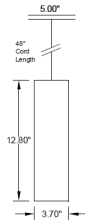

Optical features Light source features:

1 LED/3 step/50,000 hrs

Beam Angles: 12°, 24°, 25° - DT only for warm dimming, 38°, 53°

Physical features:

Material: Die-cast aluminum

Weight: 10" version: 1.3 lbs; 13" version: 3.8 lbs; 16" version: 4.4 lbs;

31.5" version: 9.3 lbs

Cable length: 48" standard

Max Remote Driver Distance

60 Ft, 18Ga

80 Ft, 16Ga

100 Ft, 14 Ga

Luminaire Description:

Fixture Features: LED and optics reside inside the cylinder concealing the light source.

Fixture Benefits: Part of the Yori family of recessed, track, surface, pendant, and wall. Allows design consistency.

Max Fixture Total Wattage:

12W LED: 15W

17W LED: 20W

24W LED: 27W

25W LED: 28W

Accessories: Hollow cylinder dropped lens and optical accessories.

Warranty: 5 Year LED

ETL listed, Union assembled

Reggiani reserves the right to change details at any time.

Rev 8/10/2021

TECHNICAL DRAWINGS

Yori Pendant 10"

Yori Pendant 13"

Yori Pendant 16"