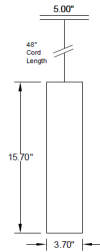

Optical features Light source features:

1 LED/3 step/50,000 hrs

Beam Angles: 12°, 24°, 25° - DT only for warm dimming, 38°, 53°

Physical features:

Material: Die-cast aluminum

Weight: 10" version: 1.3 lbs; 13" version: 3.8 lbs; 16" version: 4.4 lbs;

31.5" version: 9.3 lbs

Cable length: 48" standard

Max Remote Driver Distance

60 Ft, 18Ga

80 Ft, 16Ga

100 Ft, 14 Ga

Luminaire Description:

Fixture Features: LED and optics reside inside the cylinder concealing the light source.

Fixture Benefits: Part of the Yori family of recessed, track, surface, pendant, and wall. Allows design consistency.

Max Fixture Total Wattage:

12W LED: 15W

17W LED: 20W

24W LED: 27W

25W LED: 28W

Accessories: Hollow cylinder dropped lens and optical accessories.

Warranty: 5 Year LED

ETL listed, Union assembled

Reggiani reserves the right to change details at any time.

Rev 8/10/2021

TECHNICAL DRAWINGS

Yori Pendant 10"

Yori Pendant 13"

Yori Pendant 16"