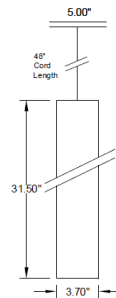

Yori Pendant 31.5"