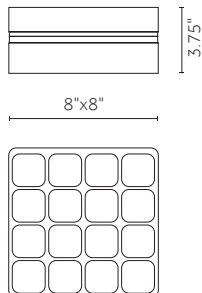

Technical features:

8"x8"

13W
Initial: 1631-1745m / L70 50.000h
3000K, 4000K / SDCM < 3
CRI > 80
On/Off, 0-10V Dimming, Phase-cut

18W
Initial: 2150-2300lm / L70 50.000h
3000K, 4000K / SDCM < 3
CRI > 80
On/Off, 0-10V Dimming, Phase-cut