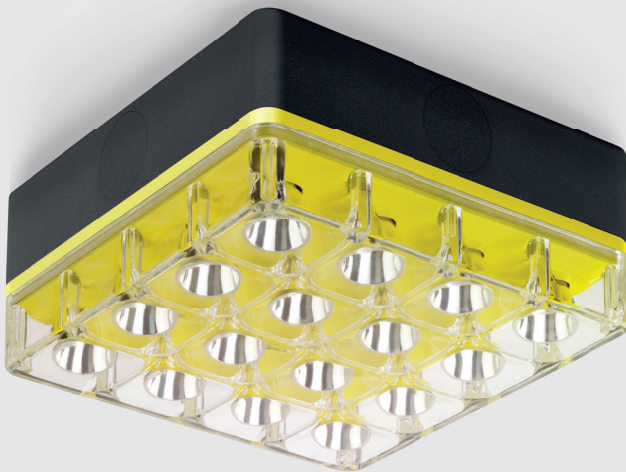

Urban lighting solution

Cells

Reggiani
NORTH AMERICA

Cells

Designed by Speirs+Major

Cells bring quality light to urban contexts with a brand new modular solution inspired by nature.

Cells

Inspired by the cellular eye structure of a dragonfly, Cells was created as an urban lighting solution designed to be installed as a single fixture or as multiple modules connected together. Our advanced control optics give you a wide choice of functionality, from general illumination to custom configurations, making Cells ideal for both architectural and technical applications, indoors and out. The modules may be surface mounted on ceilings and walls, and you can choose from a wide range of colors and finishes for different locations. We envision our Cells bringing light to an array of urban contexts, including exterior pathways, private and public facilities, parking lots and buildings.

IP: wet location IP66; **IK:**10.

Configuration:

Diffuser

Transparent Opal (white plate only)

Back Plates

White Graphite Chrome Green Yellow Red Blue Grey

Body

White Graphite Raw aluminum Grey

Optics:

Standard

9° 24° 68° 82° (opal diffuser) Rectangular Asymmetric Double asymmetric

With prismatic diffuser

55° 55° colored filters (on request)

Mounting options:

Ceiling surface Wall surface Example of connected modules.

Optical configuration:

16 clip-on collimating reflectors that can be configured in different ways. Standard light distribution versions are available: narrow, medium, wide, asymmetric, rectangular, double asymmetric and very wide with opal diffuser.