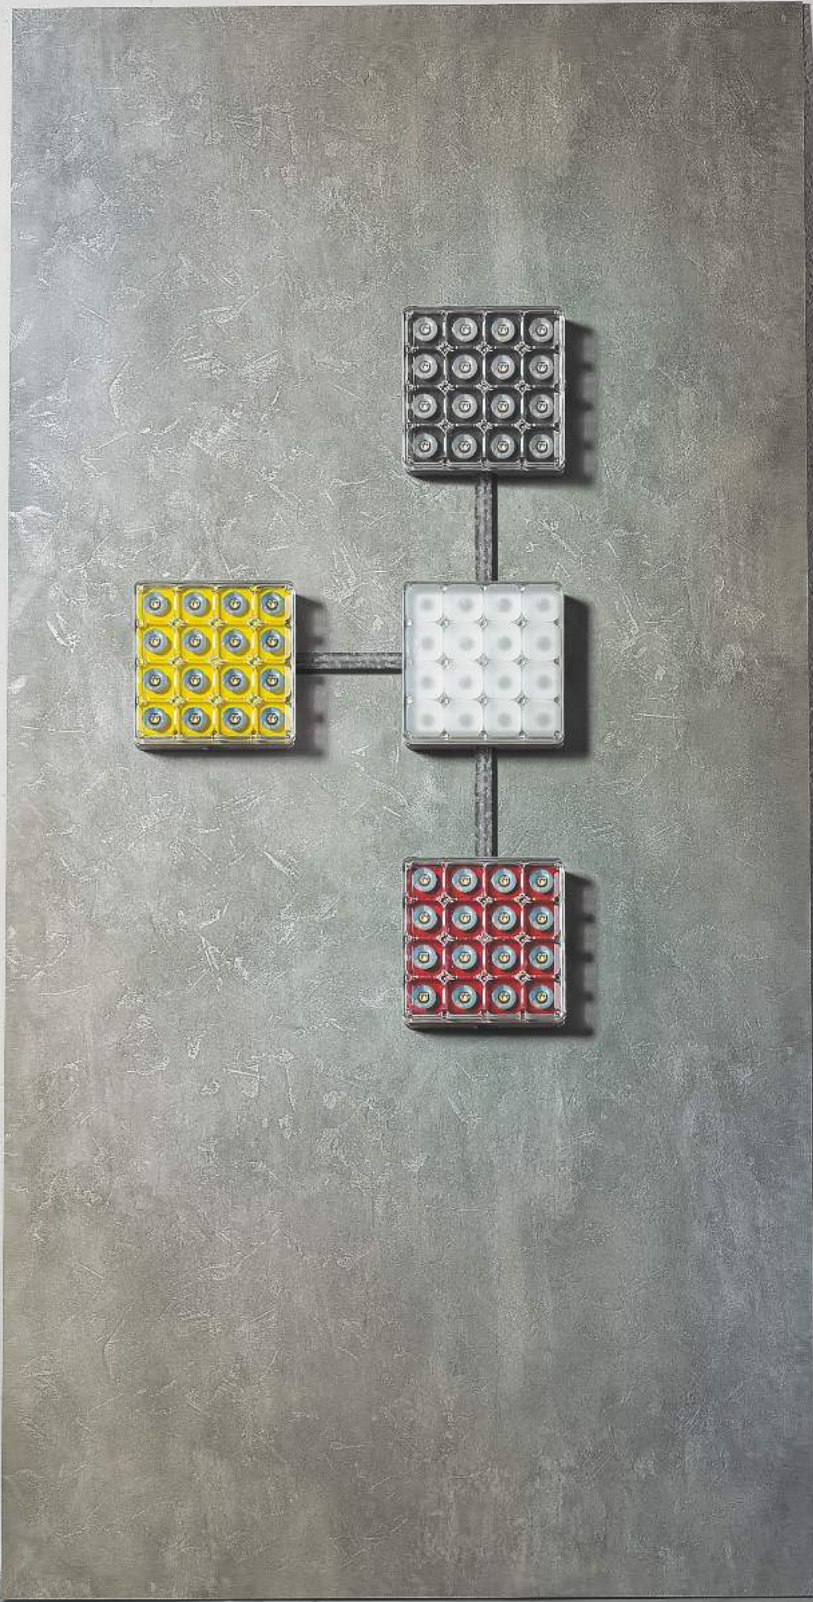

Urban lighting solution

Cells

Reggiani
NORTH AMERICA

Cells

Designed by Speirs+Major

Cells bring quality light to urban contexts with a brand new modular solution inspired by nature.

Cells

Inspired by the cellular eye structure of a dragonfly, Cells was created as an urban lighting solution designed to be installed as a single fixture or as multiple modules connected together. Our advanced control optics give you a wide choice of functionality, from general illumination to custom configurations, making Cells ideal for both architectural and technical applications, indoors and out. The modules may be surface mounted on ceilings and walls, and you can choose from a wide range of colors and finishes for different locations. We envision our Cells bringing light to an array of urban contexts, including exterior pathways, private and public facilities, parking lots and buildings.

IP: wet location IP66; **IK:**10.

Configuration:

Diffuser

Transparent Opal (white plate only)

Back Plates

White Graphite Chrome Green Yellow Red Blue Grey

Body

White Graphite Raw aluminum Grey

Optics:

Standard

9° 24° 68° 82° (opal diffuser) Rectangular Asymmetric Double asymmetric

With prismatic diffuser

55° 55° colored filters (on request)

Mounting options:

Ceiling surface Wall surface Example of connected modules.